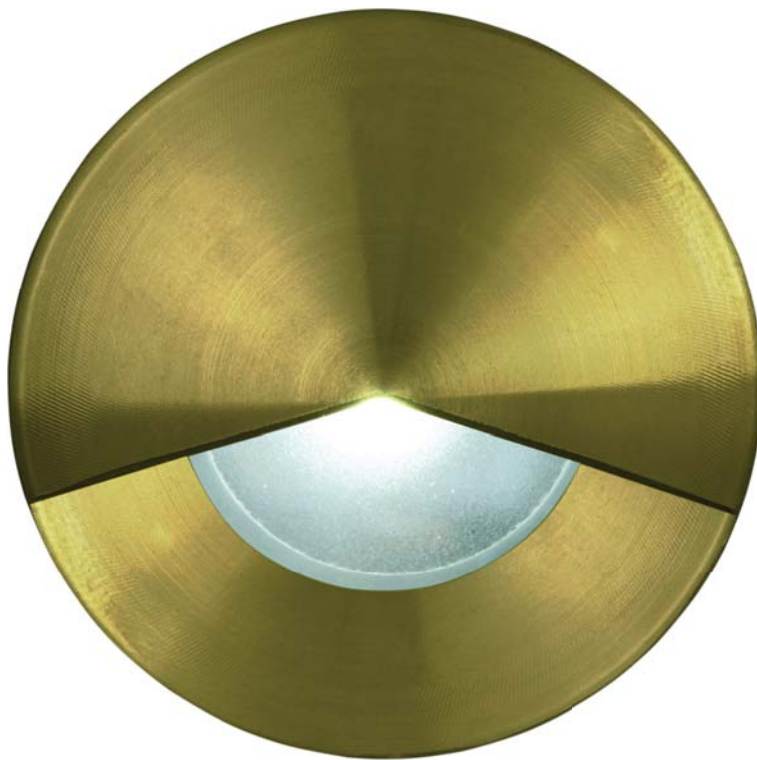

# EV-MINI-EYE-BRS-WW

<b>Order Code:</b>	19494
<b>Product Code:</b>	EV-MINI-EYE-BRS-WW
<b>Description:</b>	The MINI EYE is a unique and discrete recessed wall/path light for interior or exterior applications. This makes it a perfect luminaire for bringing the outside in.
<b>Data:</b>	The MINI EYE is made from solid brass cover, 6063 grade aluminium body, custom aluminium heat sink, 1 x 3W CREE LED, warm white 3000K, 120lm output, CRI 85%, frosted glass, diffused beam, constant current 700mA.
<b>Fitting Size:</b>	Ø40mm x (D) 63mm
<b>Additional:</b>	The above wall/path light requires a constant current 700mA LED driver