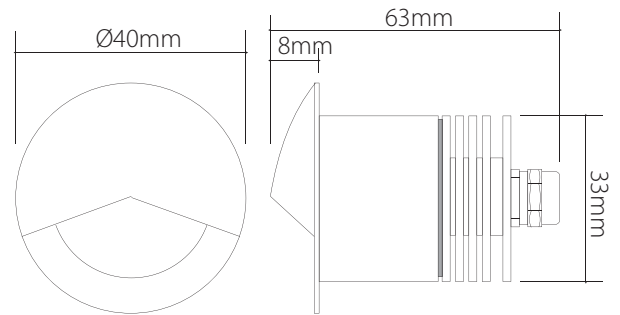

# EV-MINI-EYE-BRS-WW

<b>Order Code:</b>	19494
<b>Product Code:</b>	EV-MINI-EYE-BRS-WW
<b>Description:</b>	The MINI EYE is a unique and discrete recessed wall/path light for interior or exterior applications. This makes it a perfect luminaire for bringing the outside in.
<b>Data:</b>	The MINI EYE is made from solid brass cover, 6063 grade aluminium body, custom aluminium heat sink, 1 x 3W CREE LED, warm white 3000K, 120lm output, CRI 85%, frosted glass, diffused beam, constant current 700mA.
<b>Fitting Size:</b>	Ø40mm x (D) 63mm
<b>Additional:</b>	The above wall/path light requires a constant current 700mA LED driver