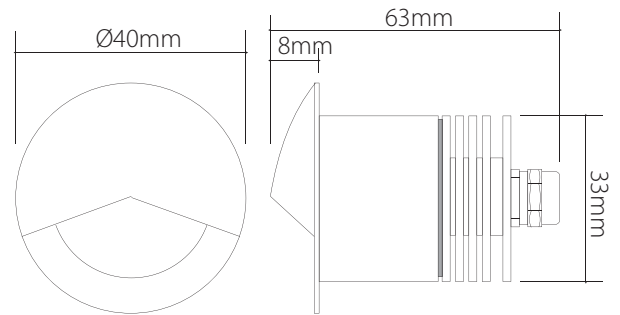

# EV-MINI-EYE-BRS-W

<b>Order Code:</b>	19495
<b>Product Code:</b>	EV-MINI-EYE-BRS-W
<b>Description:</b>	The MINI EYE is a unique and discrete recessed wall/path light for interior or exterior applications. This makes it a perfect luminaire for bringing the outside in.
<b>Data:</b>	The MINI EYE is made from solid brass cover, 6063 grade aluminium body, custom aluminium heat sink, 1 x 3W CREE LED, white 6000K, 160lm output, CRI 85%, frosted glass, diffused beam, constant current 700mA.
<b>Fitting Size:</b>	Ø40mm x (D) 63mm
<b>Additional:</b>	The above wall/path light requires a constant current 700mA LED driver