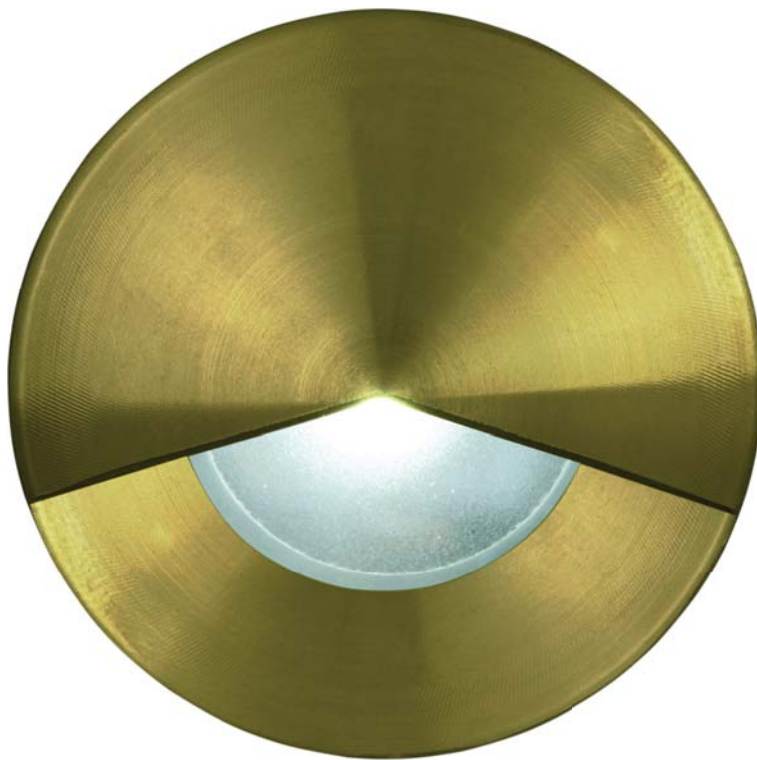

# EV-MINI-EYE-BRS-W

<b>Order Code:</b>	19495
<b>Product Code:</b>	EV-MINI-EYE-BRS-W
<b>Description:</b>	The MINI EYE is a unique and discrete recessed wall/path light for interior or exterior applications. This makes it a perfect luminaire for bringing the outside in.
<b>Data:</b>	The MINI EYE is made from solid brass cover, 6063 grade aluminium body, custom aluminium heat sink, 1 x 3W CREE LED, white 6000K, 160lm output, CRI 85%, frosted glass, diffused beam, constant current 700mA.
<b>Fitting Size:</b>	Ø40mm x (D) 63mm
<b>Additional:</b>	The above wall/path light requires a constant current 700mA LED driver