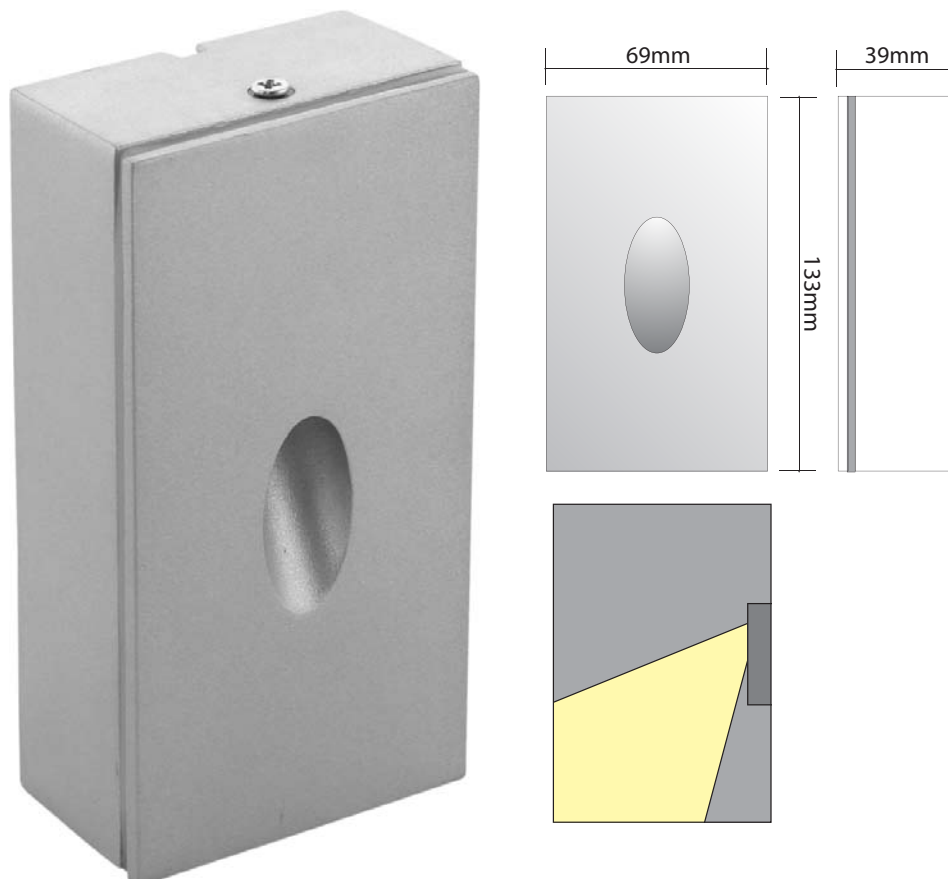

# EV-ME-SM-S-WW

- Order Code:** 19980
- Product Code:** EV-ME-SM-S-WW
- Description:** A surface mounted square wall or step light for interior or exterior applications. Simple yet clean in design yet fully functional.
- Data:** Die cast aluminium body, special metalware treatment (Chromate), custom silver colour polyester powder coated finish, 1 x 3W Cree LED lamps, warm white colour 3000K, 120lm output, CRI 85%, 25° down beam angle, built-in LED driver (BID). IP54 rating, timber/Gyprock install or polycarbonate housing for concrete, 240VAC input voltage.
- Fitting Size:** (W) 69mm x (L) 133mm x (D) 39mm
- Additional:** The above wall light is non dimmable.