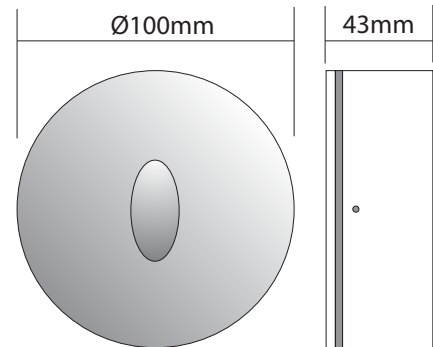

# EV-ME-SM-R-WW

<b>Order Code:</b>	19978
<b>Product Code:</b>	EV-ME-SM-R-WW
<b>Description:</b>	A surface mounted round wall or step light for interior or exterior applications. Simple yet clean in design yet fully functional.
<b>Data:</b>	Die cast aluminium body, special metalware treatment (Chromate), custom silver colour polyester powder coated finish, 1 x 3W Cree LED lamps, warm white colour 3000K, 120lm output, CRI 85%, 25° down beam angle, built-in LED driver (BID). IP65 rating, timber/Gyprock install or polycarbonate housing for concrete, 240VAC input voltage.
<b>Fitting Size:</b>	(Ø) 100mm x (D) 43mm
<b>Additional:</b>	The above wall light is non dimmable.