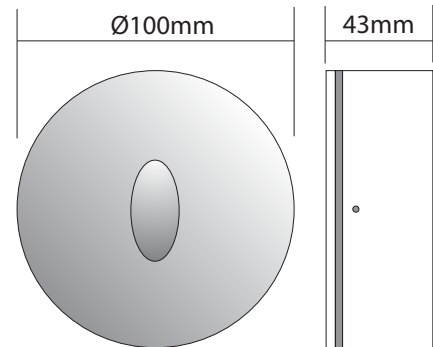

# EV-ME-SM-R-W

<b>Order Code:</b>	19979
<b>Product Code:</b>	EV-ME-SM-R-W
<b>Description:</b>	A surface mounted round wall or step light for interior or exterior applications. Simple yet clean in design yet fully functional.
<b>Data:</b>	Die cast aluminium body, special metalware treatment (Chromate), custom silver colour polyester powder coated finish, 1 x 3W Cree LED lamps, white colour 6000K, 180lm output, CRI 85%, 25° down beam angle, built-in LED driver (BID). IP65 rating, timber/Gyprock install or polycarbonate housing for concrete, 240VAC input voltage.
<b>Fitting Size:</b>	(Ø) 100mm x (D) 43mm
<b>Additional:</b>	The above wall light is non dimmable.