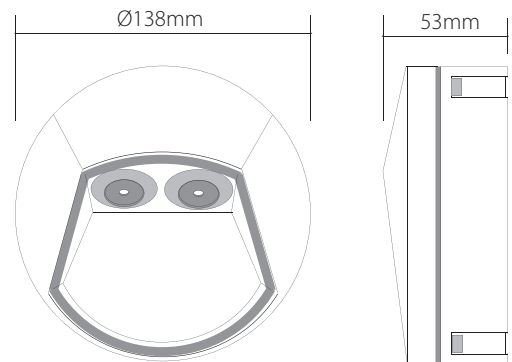

# EV-IXIS-SM-R-W

- Order Code:** 19469
- Product Code:** EV-IXIS-SM-R-W
- Description:** A surface mounted round wall or step light for interior or exterior applications. Simple, yet elegant in design.
- Data:** Die cast aluminium body, special metalware treatment (Chromate), custom silver colour polyester powder coated finish, 2 x 1W Cree LED lamps, white colour 6000K, 220lm output, CRI 85%, 25° down beam angle, built-in LED driver (BID). IP54 rating, surface mounting plate, 240VAC input voltage.
- Fitting Size:** (Ø) 138mm x (D) 53mm
- Additional:** The above wall light is non dimmable.