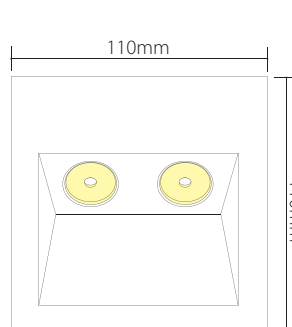

EV-IXIS-REC-WW

Order Code: 19466

Product Code: EV-IXIS-REC-WW

Description: A recessed wall or step light for interior or exterior applications. Simple yet clean in design yet fully functional.

Data: Die cast aluminium body, special metalware treatment (Chromate), custom silver colour polyester powder coated finish, 2 x 1W Cree LED lamps, white colour 3000K, 160lm output, CRI 85%, 25° down beam angle, built-in LED driver (BID). IP65 rating, timber/Gyprock install or polycarbonate housing for concrete, 240VAC input voltage.

Fitting Size: (W) 110mm x (L) 110mm x (D) 67mm

Polycarbonate: (W) 96mm x (L) 93mm x (D) 77mm housing

Additional: The above wall light is non dimmable.

Domus Lighting

29-31 Richland Street Kingsgrove NSW 2208