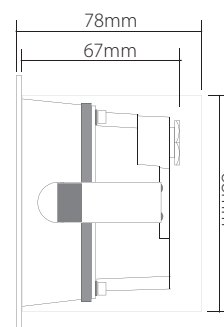

EV-IXIS-REC-WW

Order Code: 19466

Product Code: EV-IXIS-REC-WW

Description: A recessed wall or step light for interior or exterior applications. Simple yet clean in design yet fully functional.

Data: Die cast aluminium body, special metalware treatment (Chromate), custom silver colour polyester powder coated finish, 2 x 1W Cree LED lamps, white colour 3000K, 160lm output, CRI 85%, 25° down beam angle, built-in LED driver (BID). IP65 rating, timber/Gyprock install or polycarbonate housing for concrete, 240VAC input voltage.

Fitting Size: (W) 110mm x (L) 110mm x (D) 67mm

Polycarbonate: (W) 96mm x (L) 93mm x (D) 77mm housing

Additional: The above wall light is non dimmable.

Domus Lighting

29-31 Richland Street Kingsgrove NSW 2208