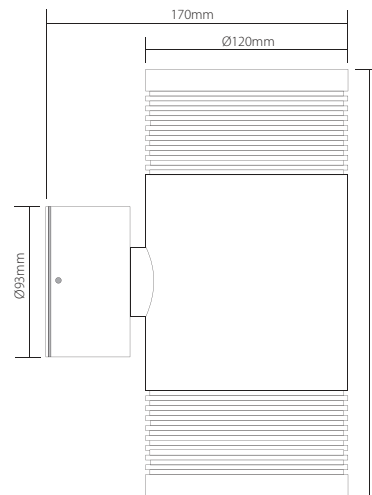

EV-ELITE3-W

Order Code: 19479 / 19477

Product Code: EV-ELITE3-W / EV-ELITE3-B-W

Description: A smart and very contemporary wall mounted light. With its clean lines and minimal look makes this a must for any interior or exterior application.

Data: The Elite 3 is made for machined and extruded 6063 aluminium, natural or black anodised finish, 2 x 9x1W Edison LED, white colour 6000K, 1980lm total output, 25° up and 25° down beam angle, built-in constant current LED driver (BID), surface mounted application, IP54 rated, 240VAC power input.

Fitting Size: (Ø) 120mm x (L) 260mm x (P) 170mm

Additional: The above wall light is non dimmable. Optional 45° and 60° optical lens available upon request.

Domus Lighting

29-31 Richland Street Kingsgrove NSW 2208