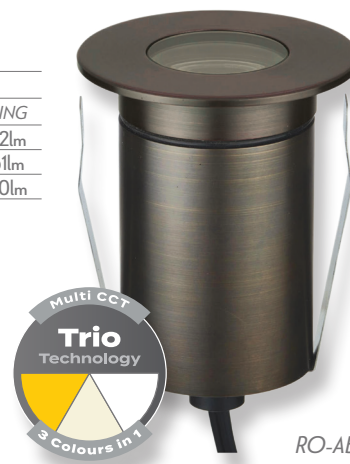

Specification Features

Input Voltage:	12/24V DC								
Power (W):	4W/6W								
IP rating (IP):	IP67								
IK Rating (IK):	IK10								
Lumens	RND OPEN	SQR OPEN	EYELID	1 WAY	2 WAY	3 WAY	4 WAY	HALO	RING
3000K	406lm	406lm	226lm	29lm	52lm	38lm	47lm	28lm	52lm
4000K	460lm	460lm	266lm	33lm	62lm	43lm	54lm	33lm	61lm
5500K	453lm	453lm	253lm	32lm	60lm	43lm	54lm	32lm	60lm

LED type: CREE
CCT: 3000K-4000K-5500K (Switchable)
CRI: ≥90
Beam angle (°): 19° - 36° - 60° (36° Standard)
Dimmable: No
Lifespan (hrs): 50,000hrs
Cutout (Ø): Ø65mm Without Cannister
Ø82mm With Cannister

Requires 12 or 24V Constant Voltage LED Driver (Wire in Parallel)
Compatible with an AC/DC driver. A Domus DC driver is recommended