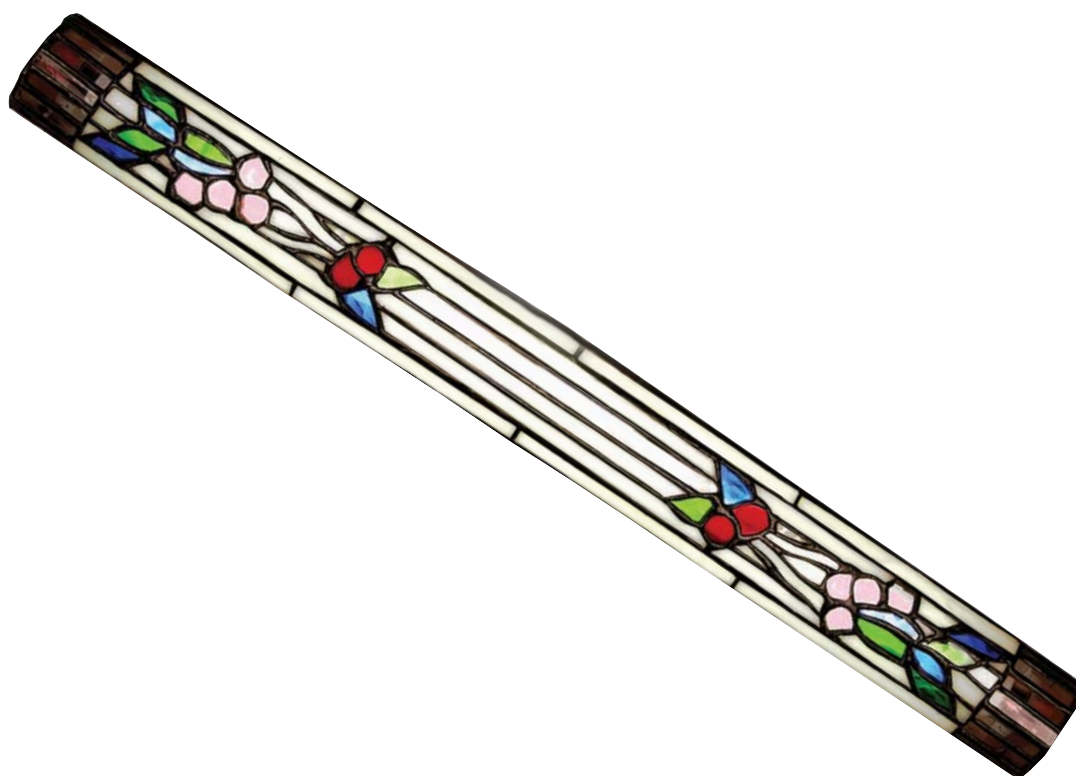

# LL-VL3

## Vanity Light 3

Order Code: **16644** VL3 Pink Ends 1 x 18WT8

Product Code: **LL-VL3**

Dimensions: Length 625mm  
Width 60mm

Requires: Lamp.