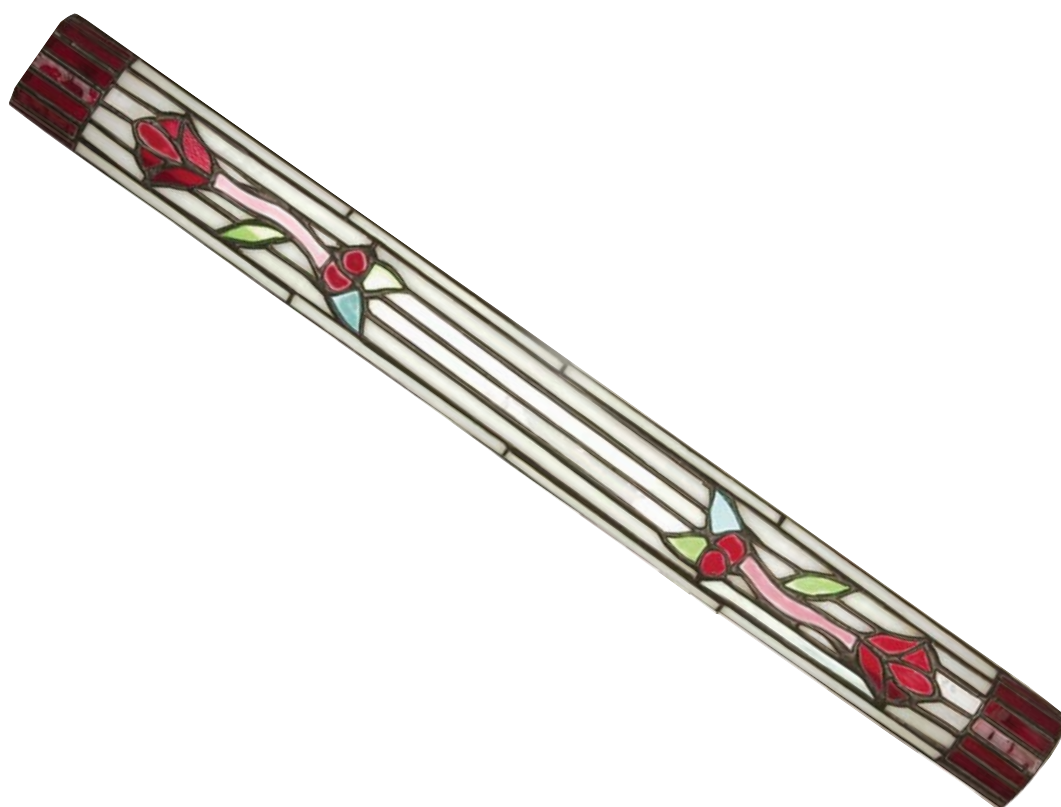

LL-VL2

Vanity Light 2

Order Code: **16643** VL2 Red Ends 1 x 18WT8

Product Code: **LL-VL2**

Dimensions: Length 625mm
Width 60mm

Requires: Lamp.

Domus Lighting

29-31 Richland Street Kingsgrove NSW 2208