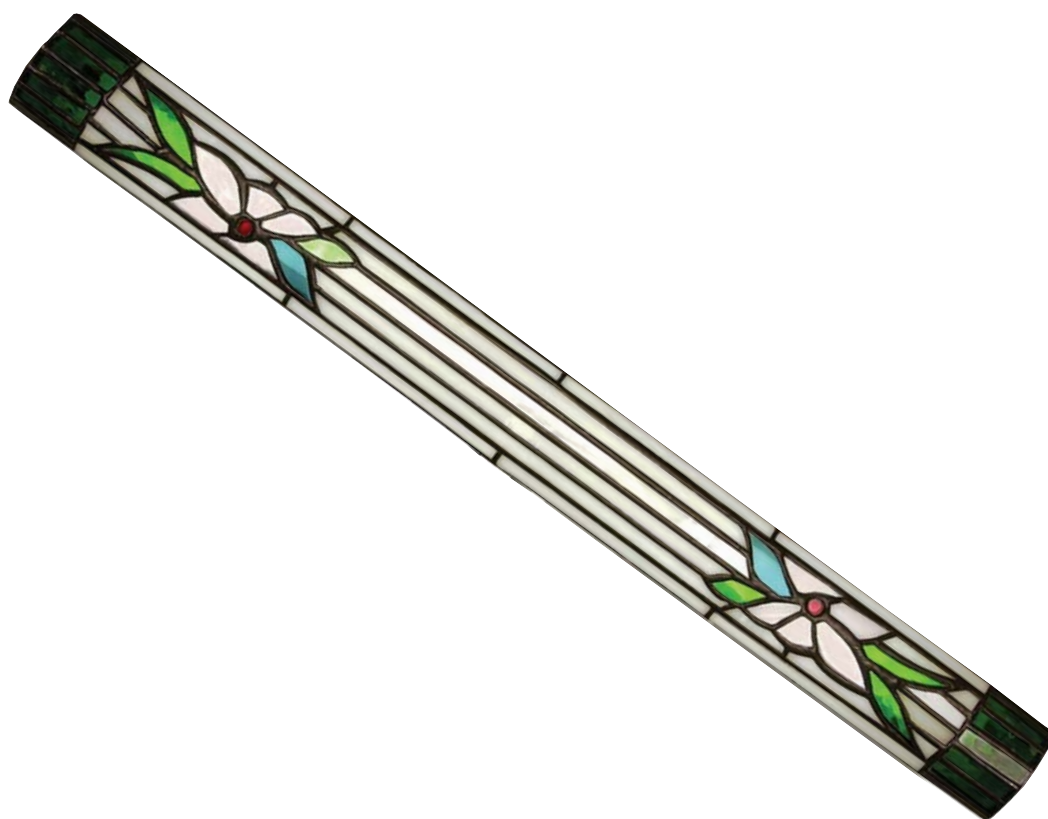

LL-VL1

Vanity Light 1

Order Code: **16642** VL1 Green Ends 1 x 18W T8

Product Code: **LL-VL1**

Dimensions: Length 625mm
Width 60mm

Requires: Lamp.

Domus Lighting

29-31 Richland Street Kingsgrove NSW 2208
Phone: (02) 9554 9600 | Fax: (02) 9554 9433 | Email: sales@domuslighting.com