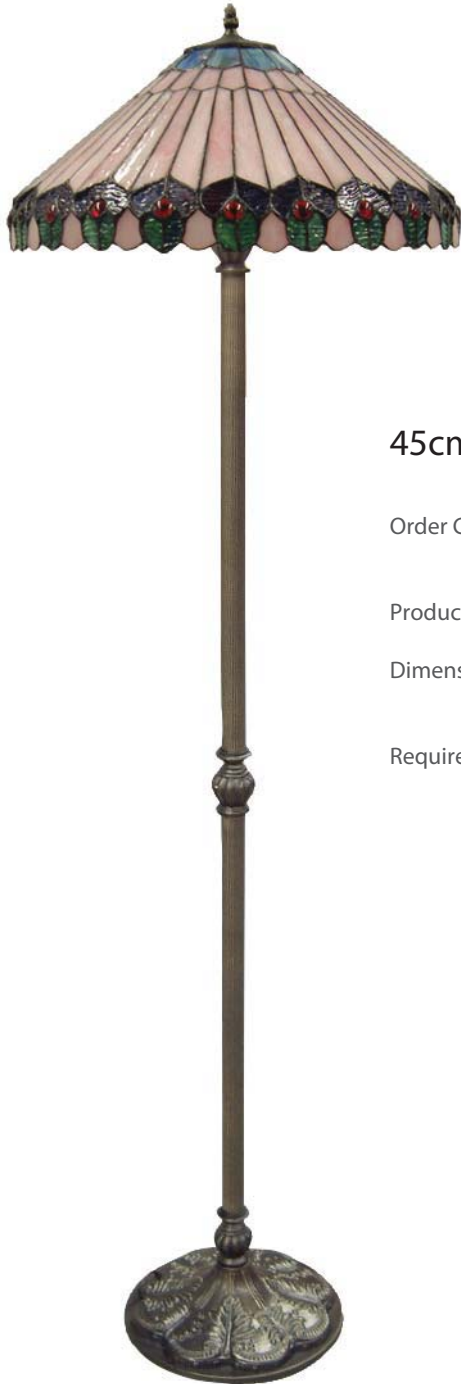

LL-TJ12/45 FLOOR LAMP

45cm Floor Lamp

Order Code: **16603** 45cm Shade LL-TJ12/45
16623 LL-SL3175 Base 3 x 20W B22 CFL

Product Code: LL-TJ12/45 Complete with floor lamp base

Dimensions: Width 45cm
Height 175cm