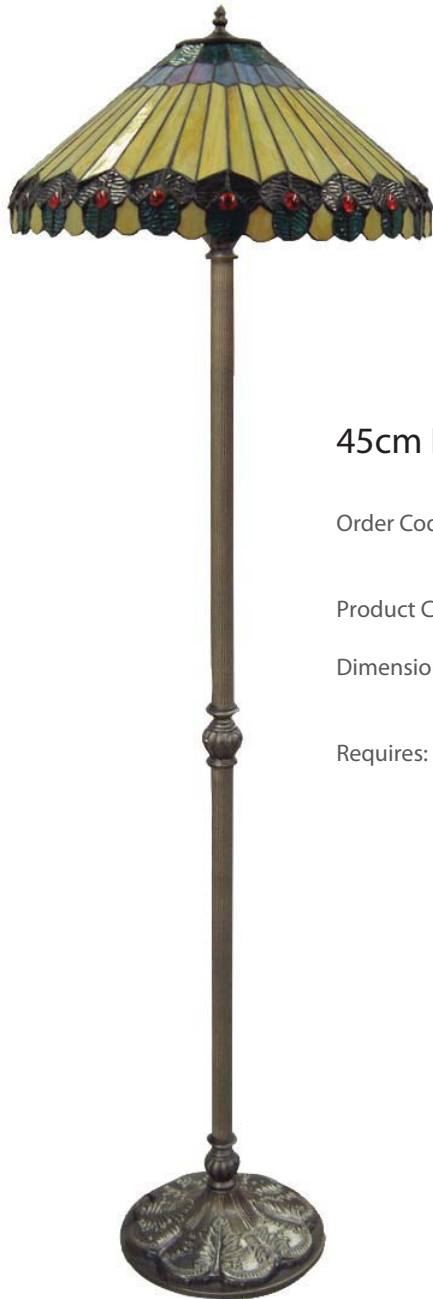

LL-TJ10/45 FLOOR LAMP

45cm Floor Lamp

Order Code: **16601** 45cm Shade LL-TJ10/45
16623 LL-SL3175 Base 3 x 20W B22 CFL

Product Code: LL-TJ10/45 Complete with floor lamp base

Dimensions: Width 45cm
Height 175cm