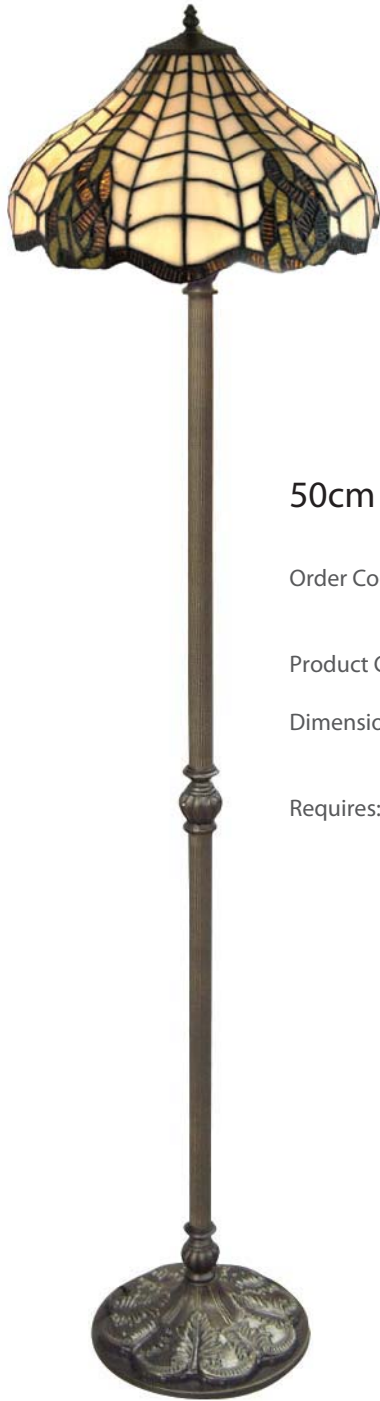

# LL-T780/50 FLOOR LAMP

## 50cm Floor Lamp

Order Code: **25724** 50cm Shade LL-T780/50  
**16623** LL-SL3175 Base 3 x 20W B22 CFL

Product Code: **LL-T780/50 Complete with floor lamp base**

Dimensions: Width 50cm  
Height 175cm

Requires: Lamps.