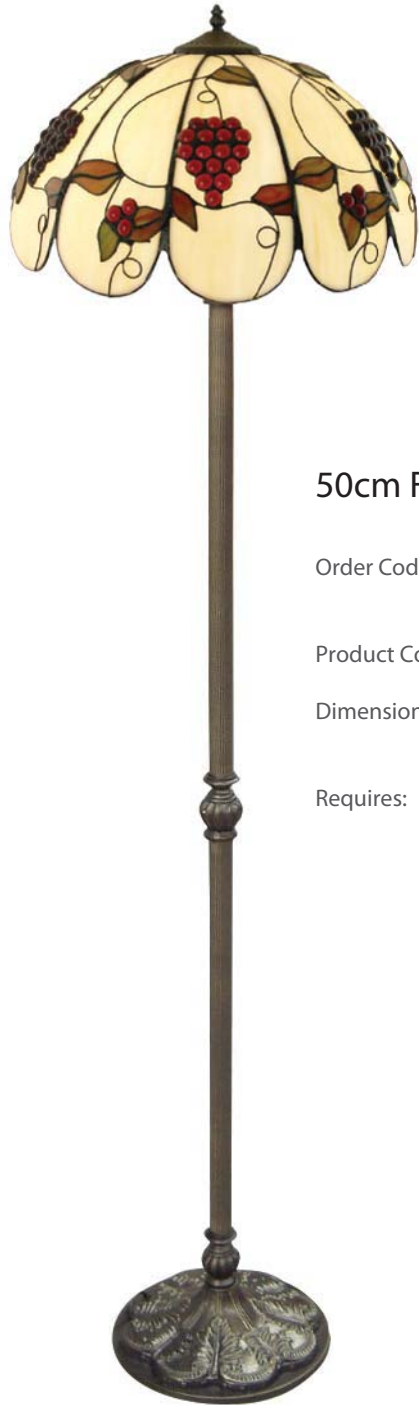

LL-T770/50 FLOOR LAMP

50cm Floor Lamp

Order Code: **25721** 50cm Shade LL-T770/50
16623 LL-SL3175 Base 3 x 20W B22 CFL

Product Code: LL-T770/50 Complete with floor lamp base

Dimensions: Width 50cm
Height 175cm