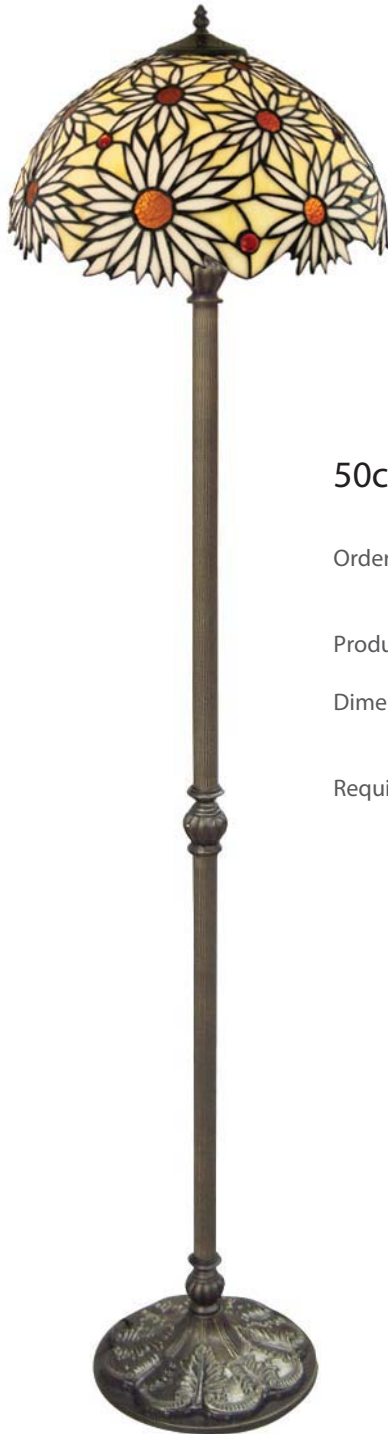

LL-T760/50 FLOOR LAMP

50cm Floor Lamp

Order Code: **25718** 50cm Shade LL-T760/50
16623 LL-SL3175 Base 3 x 20W B22 CFL

Product Code: **LL-T760/50 Complete with floor lamp base**

Dimensions: Width 50cm
Height 175cm