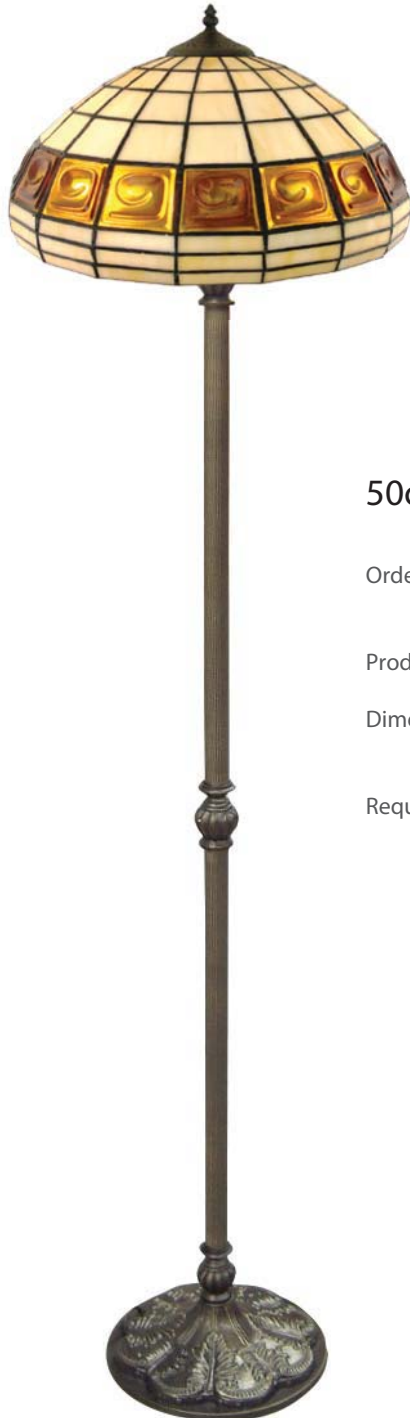

LL-T750/50 FLOOR LAMP

50cm Floor Lamp

Order Code: **25715** 50cm Shade LL-T750/50
16623 LL-SL3175 Base 3 x 20W B22 CFL

Product Code: **LL-T750/50 Complete with floor lamp base**

Dimensions: Width 50cm
Height 175cm