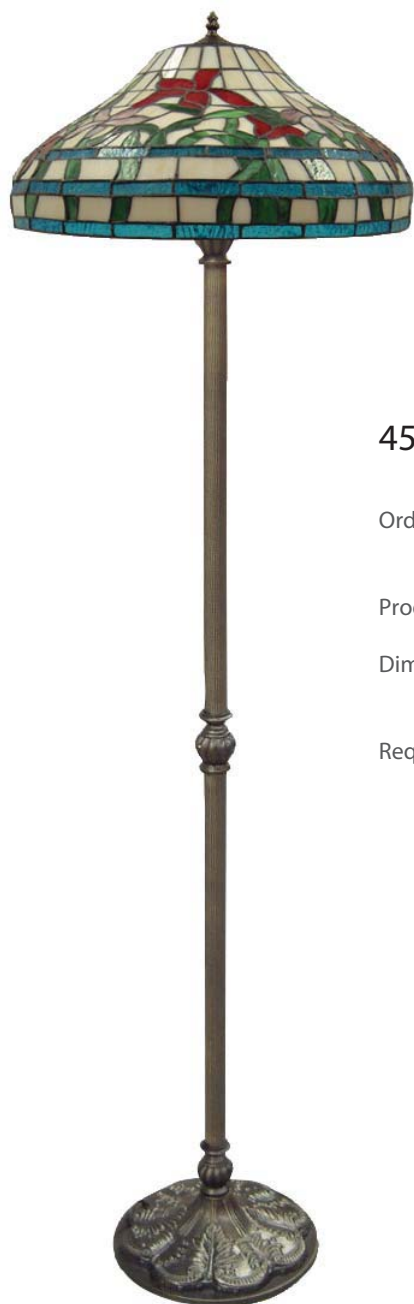

LL-T747/45 FLOOR LAMP

45cm Floor Lamp

Order Code: **16599** 45cm Shade LL-T747/45
16623 LL-SL3175 Base 3 x 20W B22 CFL

Product Code: LL-T747/45 Complete with floor lamp base

Dimensions: Width 45cm
Height 175cm