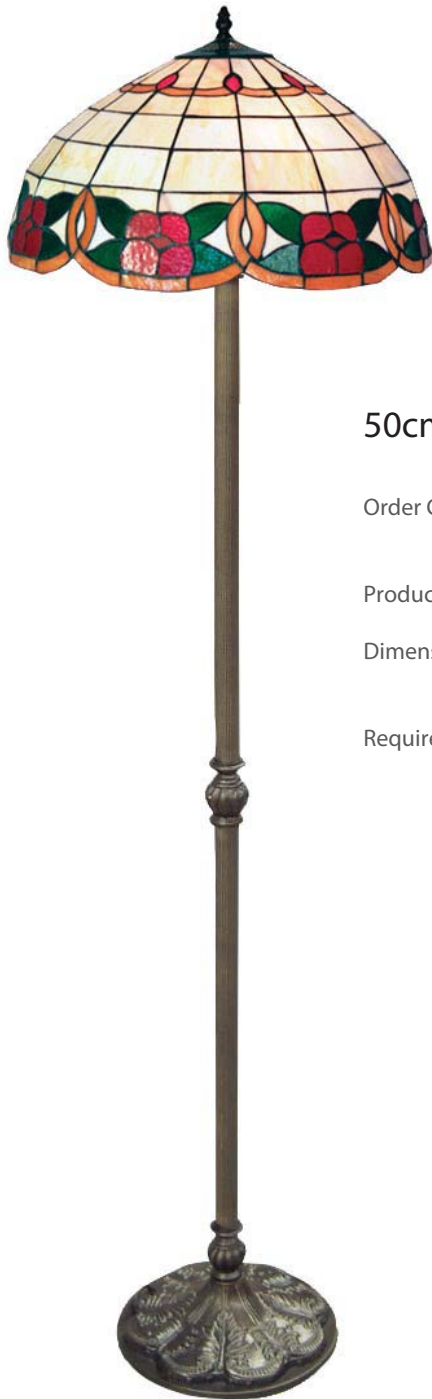

LL-T734/50 FLOOR LAMP

50cm Floor Lamp

Order Code: **16597** 50cm Shade LL-T734/50
16623 LL-SL3175 Base 3 x 20W B22 CFL

Product Code: **LL-T734/50 Complete with floor lamp base**

Dimensions: Width 50cm
Height 175cm