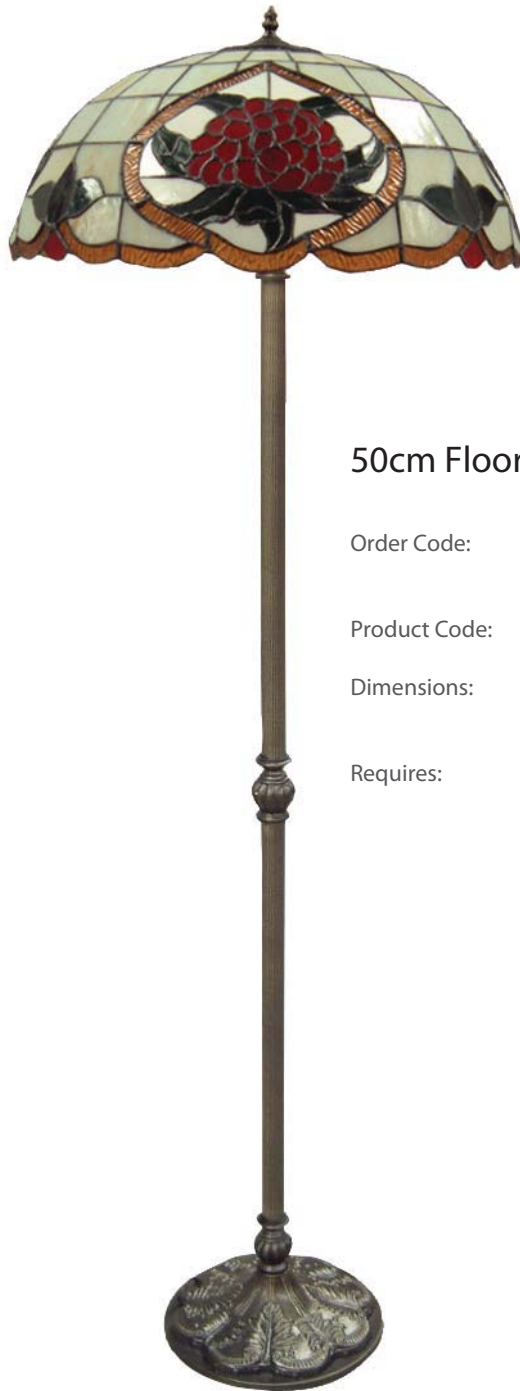

LL-T660/50 FLOOR LAMP

50cm Floor Lamp

Order Code: **16583** 50cm Shade LL-T660/50
16623 LL-SL3175 Base 3 x 20W B22 CFL

Product Code: LL-T660/50 Complete with floor lamp base

Dimensions: Width 50cm
Height 175cm