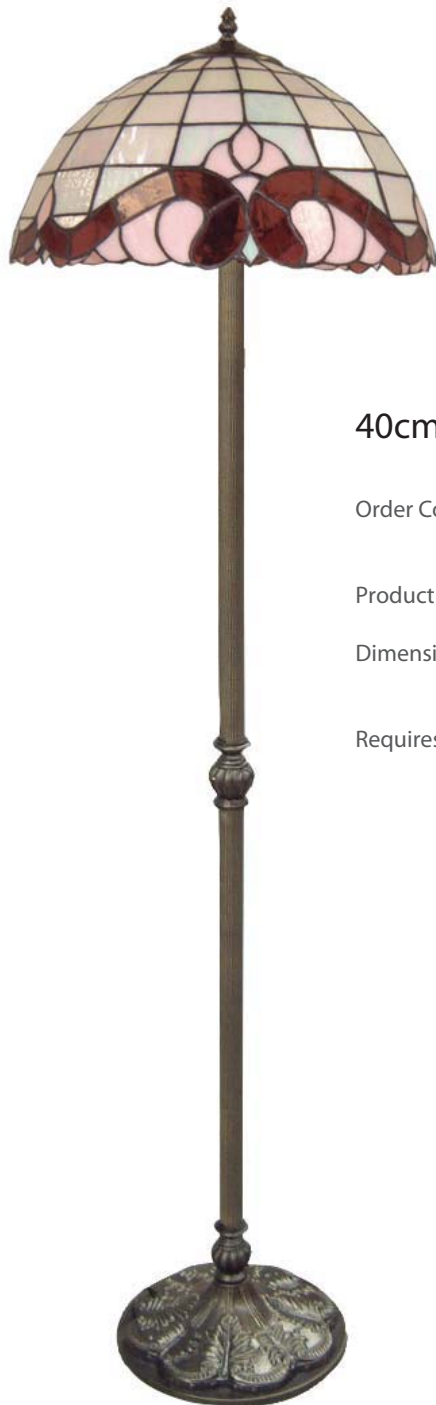

LL-T450/40P FLOOR LAMP

40cm Pink Floor Lamp

Order Code: **16574** 40cm Pink Shade LL-T450/40P
16623 LL-SL3175 Base 3 x 20W B22 CFL

Product Code: LL-T450/40P Complete with floor lamp base

Dimensions: Width 40cm
Height 175cm