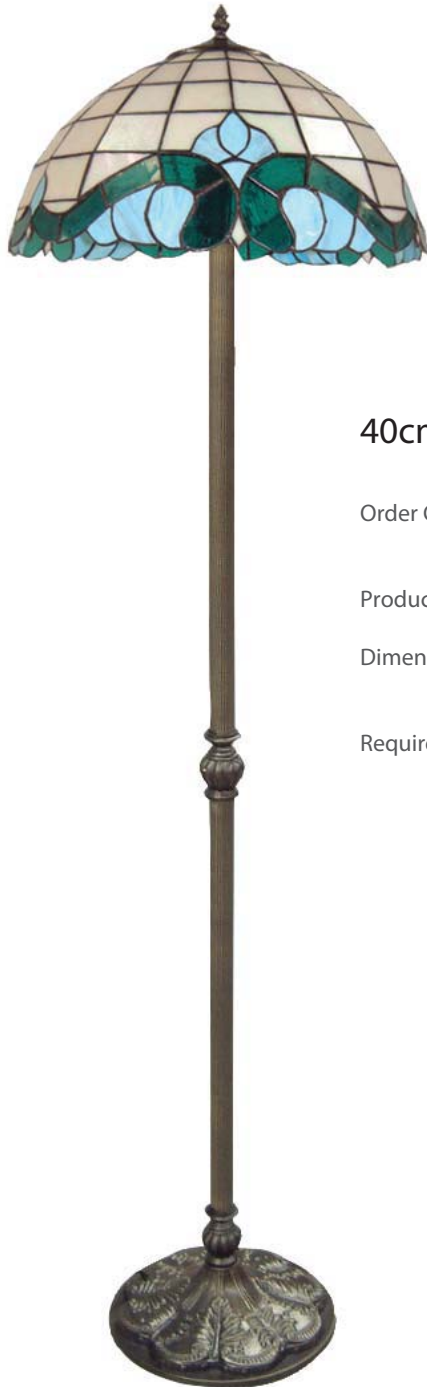

# LL-T450/40B FLOOR LAMP

## 40cm Blue Floor Lamp

Order Code: **16573** 40cm Blue Shade LL-T450/40B  
**16623** LL-SL3175 Base 3 x 20W B22 CFL

Product Code: **LL-T450/40B Complete with floor lamp base**

Dimensions: Width 40cm  
Height 175cm