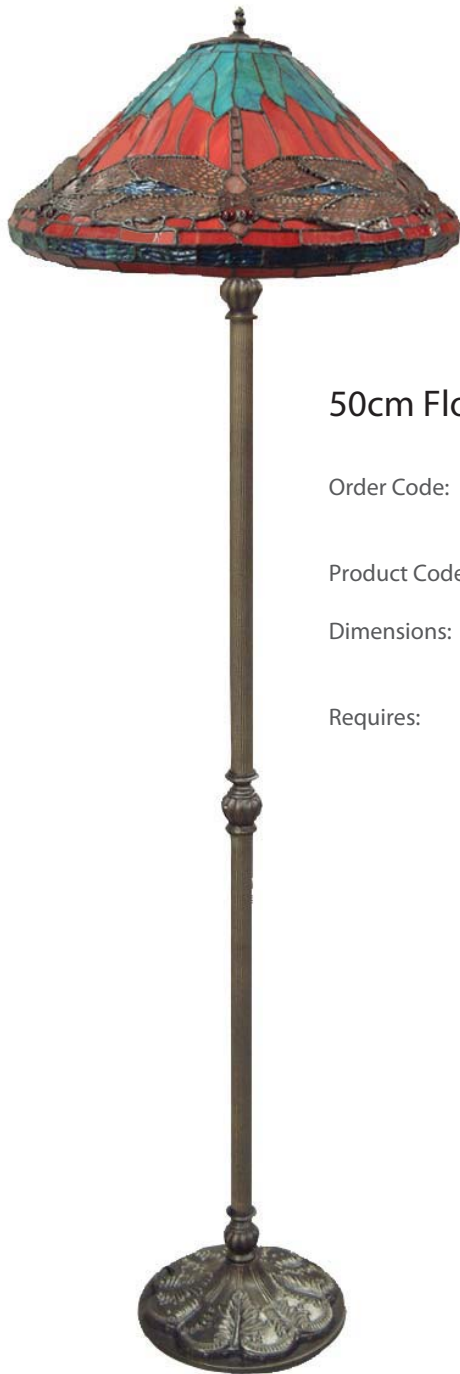

LL-DF001/50 FLOOR LAMP

50cm Floor Lamp

Order Code: **16539** 50cm Shade LL-DF001/50
16623 LL-SL3175 Base 3 x 20W B22 CFL

Product Code: **LL-DF001/50 Complete with floor lamp base**

Dimensions: Width 50cm
Height 175cm