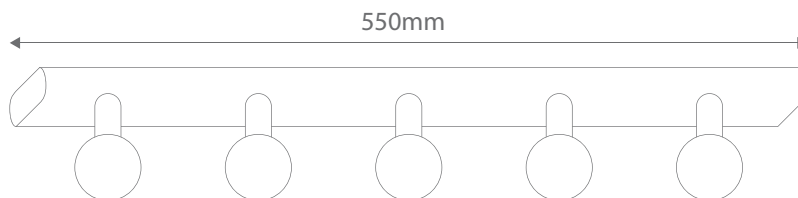

## Five Light

Order Code:	<b>16326</b>	Beige	5 x 11W B15 CFL	Description:	Hollywood styled vanity light.
	<b>16327</b>	Black	5 x 11W B15 CFL		
	<b>16328</b>	Brass	5 x 11W B15 CFL		
	<b>16329</b>	Chrome	5 x 11W B15 CFL		
	<b>16331</b>	Satin Brass	5 x 11W B15 CFL		
	<b>16332</b>	Satin Chrome	5 x 11W B15 CFL		
	<b>16333</b>	White	5 x 11W B15 CFL		
Product Code:	<b>HL-804/5 - Hollywood Light</b>			Dimensions:	Length 550mm
				Requires:	Lamps.
				LED Option:	LED SBC Fancy Round Lamp recommended. Please refer to Lamps Section.