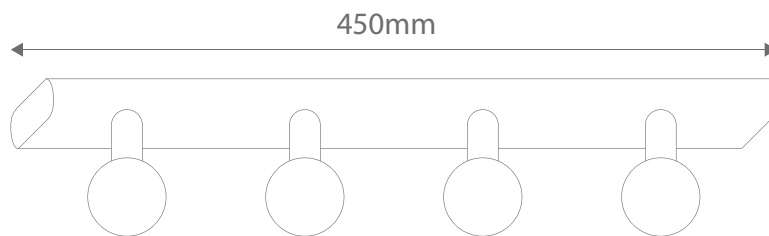

# HL-804/4

## Four Light

Order Code:	<b>16317</b> Beige	4 x 11W B15 CFL	Description:	Hollywood styled vanity light.
	<b>16318</b> Black	4 x 11W B15 CFL	Dimensions:	Length 450mm
	<b>16319</b> Brass	4 x 11W B15 CFL	Requires:	Lamps.
	<b>16320</b> Chrome	4 x 11W B15 CFL	LED Option:	LED SBC Fancy Round Lamp recommended. Please refer to Lamps Section.
	<b>16322</b> Satin Brass	4 x 11W B15 CFL		
	<b>16323</b> Satin Chrome	4 x 11W B15 CFL		
	<b>16324</b> White	4 x 11W B15 CFL		
Product Code:	<b>HL-804/4 - Hollywood Light</b>			