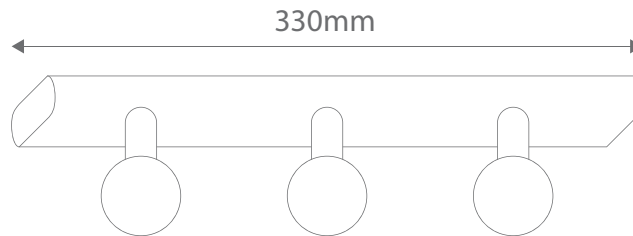

# HL-804/3

## Three Light

Order Code:	<b>16308</b>	Beige	3 x 11W B15 CFL	Description:	Hollywood styled vanity light.
	<b>16309</b>	Black	3 x 11W B15 CFL	Dimensions:	Length 330mm
	<b>16310</b>	Brass	3 x 11W B15 CFL	Requires:	Lamps.
	<b>16311</b>	Chrome	3 x 11W B15 CFL	LED Option:	LED SBC Fancy Round Lamp recommended. Please refer to Lamps Section.
	<b>16313</b>	Satin Brass	3 x 11W B15 CFL		
	<b>16314</b>	Satin Chrome	3 x 11W B15 CFL		
	<b>16315</b>	White	3 x 11W B15 CFL		
Product Code:	<b>HL-804/3 - Hollywood Light</b>				