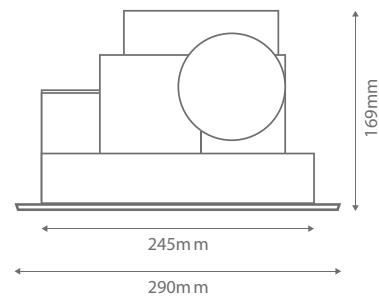

EFL-102

Square Exhaust Fan & Light

Order Code: **24098** White Trim
24099 Silver Trim

Product Code: **EFL-102**

- Description:
- Fan and light in the one unit (can be operated separately)
 - Simple and convenient operation
 - Dust and pest proof covering
 - Uses T5 fluorescent technology that saves energy and is highly efficient
 - Low noise and saves space
 - Extracts up to 150M³ per hour
 - Side ducting allows for easy installation in low ceiling spaces
 - Suitable for small bathrooms / ensuites

Dimensions: **Width 290mm**
Height 169mm

Cutout: **245x245mm** (Use template provided)

Spare Glass: **24102** EFG-102