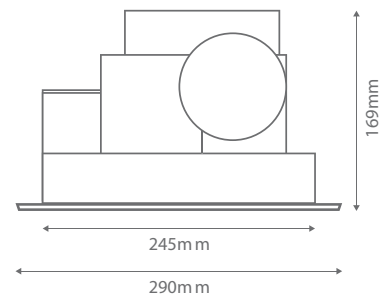

## Round Exhaust Fan & Light

Order Code: **24096** White Trim  
**24097** Silver Trim

Product Code: **EFL-101**

- Description:
- Fan and light in the one unit (can be operated separately)
  - Simple and convenient operation
  - Dust and pest proof covering
  - Uses T5 fluorescent technology that saves energy and is highly efficient
  - Low noise and saves space
  - Extracts up to 150M<sup>3</sup> per hour
  - Side ducting allows for easy installation in low ceiling spaces
  - Suitable for small bathrooms / ensuites

Dimensions: Diameter 290mm  
 Height 169mm

Cutout: 250mm (Use template provided)

Spare Glass: **24101** EFG-101