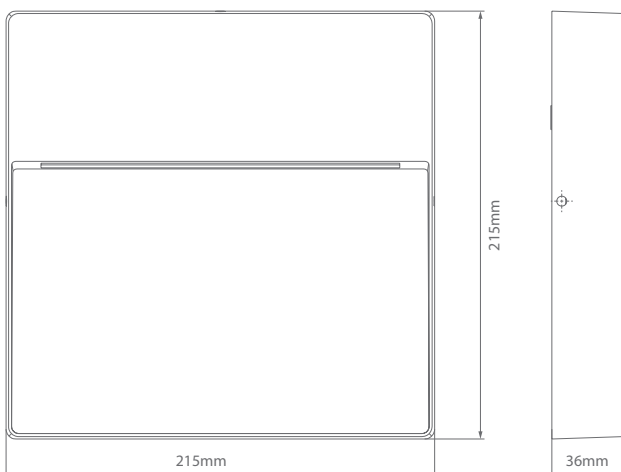

Diagrams / Additional

Product code: EV-ZEKE-SQ-S-WW
Order code: 19490
Colour: Silver - Warm White 3000K

Product code: EV-ZEKE-SQ-S-W
Order code: 19491
Colour: Silver - White 5000K

Product code: EV-ZEKE-SQ-DG-WW
Order code: 19492
Colour: Dark Grey - Warm White 3000K

Product code: EV-ZEKE-SQ-DG-W
Order code: 19493
Colour: Dark Grey - White 5000K