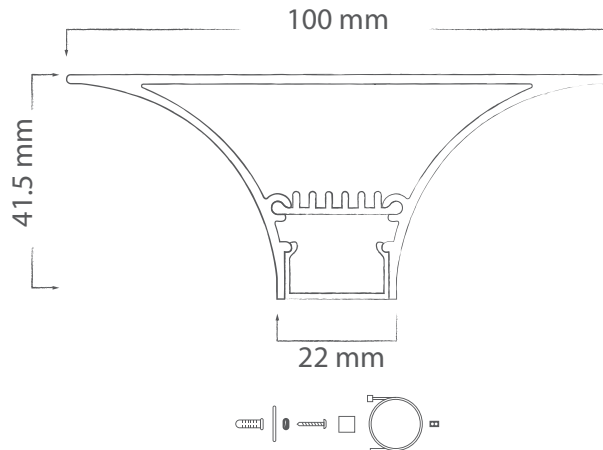

Compatible LED strips:

Flexi Strip 60	Flexi Strip 90	Flexi Strip 120	Flexi Strip RGB
○ W	○ W	○ W	●●● 30
○ NW	○ NW	○ NW	●●● 60
○ WW	○ WW	○ WW	●●● Digital
● R	● B		●●● AWB
● G			
● B			
● A