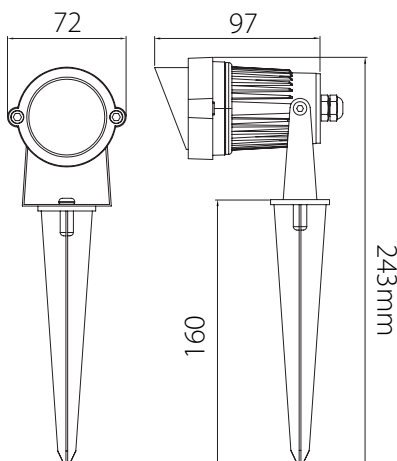

The **Terra 6** is also rated at IP65, and more than capable of withstanding wet weather conditions, allowing you flexibility in positioning throughout your garden or yard.

SPECIFICATION FEATURES

Power: 6W
 Beam Angle: 60°
 Material: Die-cast Aluminium
 Body Colour: Black
 LED Colour: Warm White / White
 CCT: 3000K / 5000K
 Lifetime: 40 000 hours
 CRI: ≥80
 Lumens Output (±5%): 300 / 340
 Working Voltage: 12V DC
 Size: L97 x H243 x W72mm
 Certifications: CE, RoHS, SAA
 IP Rated: 65
 Dimmable: No
 Driver: Requires 12V DC Driver
 Warranty: 3 Years

PRODUCT CODES

Product code: EV-TERRA6-B-WW
 Order code: 25030
 Colour: ■ Black Body
 ■ Warm White LED 3000K

Product code: EV-TERRA6-B-W
 Order code: 25031
 Colour: ■ Black Body
 ■ White LED 5000K

IP65

DIAGRAMS / ADDITIONAL

The **Terra 6** is also rated at IP65, and more than capable of withstanding wet weather conditions, allowing you flexibility in positioning throughout your garden or yard.

SPECIFICATION FEATURES

Power: 6W
 Beam Angle: 60°
 Material: Die-cast Aluminium
 Body Colour: Silver
 LED Colour: Warm White / White
 CCT: 3000K / 5000K
 Lifetime: 40 000 hours
 CRI: ≥80
 Lumens Output (±5%): 300 / 340
 Working Voltage: 12V DC
 Size: L97 x H243 x W72mm
 Certifications: CE, RoHS, SAA
 IP Rated: 65
 Dimmable: No
 Driver: Requires 12V DC Driver
 Warranty: 3 Years

PRODUCT CODES

Product code: EV-TERRA6-S-WW
 Order code: 25032
 Colour: ■ Silver Body
 ■ Warm White 3000K

Product code: EV-TERRA6-S-W
 Order code: 25033
 Colour: ■ Silver Body
 ■ White LED 5000K

IP65

DIAGRAMS / ADDITIONAL