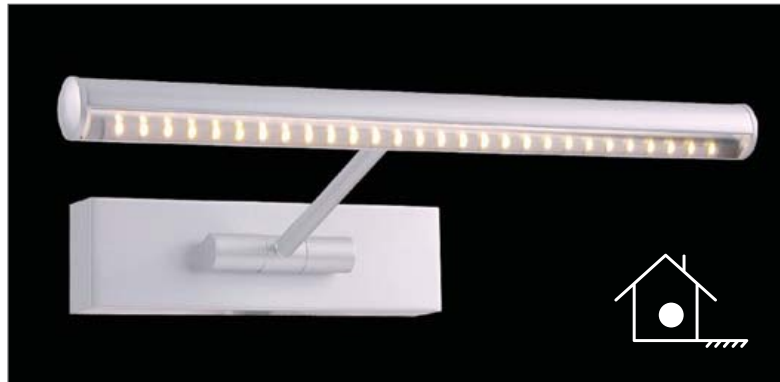

EVSLIM-W

Order Code: **19362**

Product Code: **EVSLIM-W**

Colour: **White** 6400K
Silver

Description: The SLIM surface mounted picture wall light utilises the latest in LED technology. A discrete and fully adjustable minimal look, which will look and complement any décor.

Data: The SLIM is made from extruded 6063 Aluminium profile, silver Anodised finish, reeded clear diffuser, high power SMD LED, 4W power consumption, 6400K White colour, integral 24V DC constant voltage LED driver.

EVSLIM-WW

Order Code: **19363**

Product Code: **EVSLIM-WW**

Colour: **Warm White** 3500K
Silver

Description: The SLIM surface mounted picture wall light utilises the latest in LED technology. A discrete and fully adjustable minimal look, which will look and complement any décor.

Data: The SLIM is made from extruded 6063 Aluminium profile, silver Anodised finish, reeded clear diffuser, high power SMD LED, 4W power consumption, 3500K Warm White colour, integral 24V DC constant voltage LED driver.