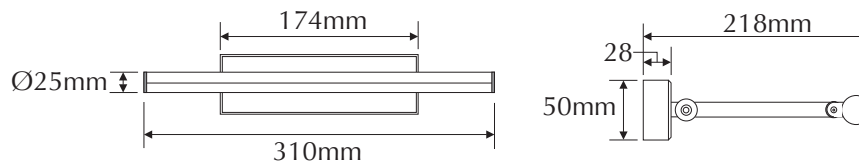

EVSLIM-W

Order Code: **19362**

Product Code: **EVSLIM-W**

Colour: **White** 6400K
Silver

Description: The SLIM surface mounted picture wall light utilises the latest in LED technology. A discrete and fully adjustable minimal look, which will look and complement any décor.

Data: The SLIM is made from extruded 6063 Aluminium profile, silver Anodised finish, reeded clear diffuser, high power SMD LED, 4W power consumption, 6400K White colour, integral 24V DC constant voltage LED driver.

Size: Light: (Ø) 25mm x (L) 310mm
Base: (L) 174mm x (H) 50mm x (D) 28mm
Projection: 218mm

Additional: Please note this product is non-dimmbble.

Domus Lighting

29-31 Richland Street Kingsgrove NSW 2208

Phone: (02) 9554 9600 | Fax: (02) 9554 9433 | Email: sales@domuslighting.com

EVSLIM-WW

Order Code: **19363**

Product Code: **EVSLIM-WW**

Colour: **Warm White** 3500K
Silver

Description: The SLIM surface mounted picture wall light utilises the latest in LED technology. A discrete and fully adjustable minimal look, which will look and complement any décor.