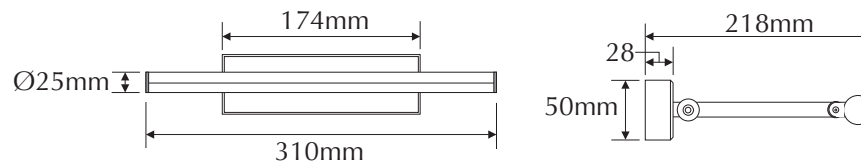

EVSLIM-W

Order Code: **19362**

Product Code: **EVSLIM-W**

Colour: **White** 6400K
Silver

Description: The SLIM surface mounted picture wall light utilises the latest in LED technology. A discrete and fully adjustable minimal look, which will look and complement any décor.

Data: The SLIM is made from extruded 6063 Aluminium profile, silver Anodised finish, reeded clear diffuser, high power SMD LED, 4W power consumption, 6400K White colour, integral 24V DC constant voltage LED driver.

Size: Light: (Ø) 25mm x (L) 310mm
Base: (L) 174mm x (H) 50mm x (D) 28mm
Projection: 218mm

Additional: Please note this product is non-dimmbble.

Domus Lighting

29-31 Richland Street Kingsgrove NSW 2208

Phone: (02) 9554 9600 | Fax: (02) 9554 9433 | Email: sales@domuslighting.com

EVSLIM-WW

Order Code: **19363**

Product Code: **EVSLIM-WW**

Colour: **Warm White** 3500K
Silver

Description: The SLIM surface mounted picture wall light utilises the latest in LED technology. A discrete and fully adjustable minimal look, which will look and complement any décor.