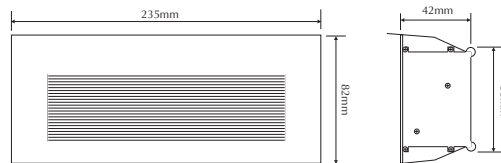

# EV113/C-W

Order Code: **19964**

Product Code: **EV113/C-W**

Colour: **White**  6400K

Description: A smart and contemporary recessed wall light designed for low level floor/path lighting.

Data: Aluminium extruded design, powder coated silver finish, ribbed style reflector, 3 x 1W Cree LED inside, (BID) Built-in driver, 350mA Constant Current output, direct 240V AC mains power input.

Fitting Size: (L) 235mm x (H) 82mm x (D) 40mm (excluding driver)

Cutout Size: (L) 220mm x (H) 67mm

Additional: The above wall light is non dimmable. To dim the wall light please refer to the dimmable Constant Current drivers in the power supply section.

# EV113/C-WW

- Order Code: **19965**
- Product Code: **EV113/C-WW**
- Colour: **Warm White**  2700K
- Description: A smart and contemporary recessed wall light designed for low level floor/path lighting.
- Data: Aluminium extruded design, powder coated silver finish, ribbed style reflector, 3 x 1W Cree LED inside, (BID) Built-in driver, 350mA Constant Current output, direct 240V AC mains power input.
- Fitting Size: (L) 235mm x (H) 82mm x (D) 40mm (excluding driver)
- Cutout Size: (L) 220mm x (H) 67mm
- Additional: The above wall light is non dimmable. To dim the wall light please refer to the dimmable Constant Current drivers in the power supply section.