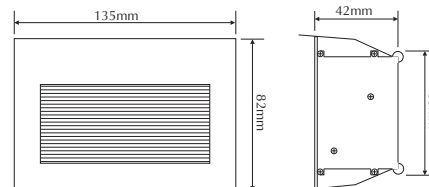

EV-113-B-W

Order Code: **19962**

Product Code: **EV-113-B-W**

Colour: **White** 6400K

Description: A smart and contemporary recessed wall light designed for low level floor/path lighting.

Data: Aluminium extruded design, powder coated silver finish, ribbed style reflector, 2 x 1W Cree LED inside, (BID) Built-in driver, 350mA Constant Current output, direct 240V AC mains power input.

Fitting Size: (L) 135mm x (H) 82mm x (D) 40mm (excluding driver)

Cutout Size: (L) 117mm x (H) 67mm

Additional: The above wall light is non dimmable. To dim the wall light please refer to the dimmable Constant Current drivers in the power supply section.