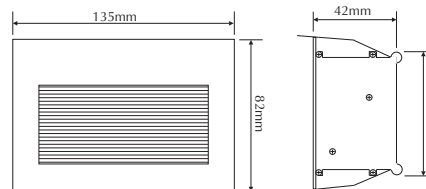

Order Code: **19963**

Product Code: **EV-113-B-WW**

Colour: **Warm White** 2700K

Description: A smart and contemporary recessed wall light designed for low level floor/path lighting.

Data: Aluminium extruded design, powder coated silver finish, ribbed style reflector, 2 x 1W Cree LED inside, (BID) Built-in driver, 350mA Constant Current output, direct 240V AC mains power input.

Fitting Size: (L) 135mm x (H) 82mm x (D) 40mm (excluding driver)

Cutout Size: (L) 117mm x (H) 67mm

Additional: The above wall light is non dimmable. To dim the wall light please refer to the dimmable Constant Current drivers in the power supply section.