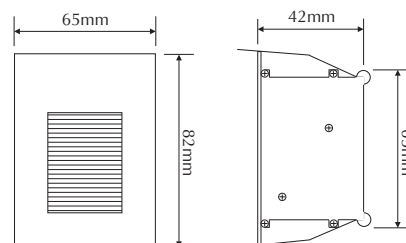

EV-113-A-W

Order Code: **19960**

Product Code: **EV-113-A-W**

Colour: **White** 6400K

Description: A smart and contemporary recessed wall light designed for low level floor/path lighting.

Data: Aluminium extruded design, powder coated silver finish, ribbed Style reflector, 1 x 1W Cree LED inside, (BID) Built-in driver, 350mA Constant Current output, direct 240V AC mains power input.

Fitting Size: (L) 65mm x (H) 82mm x (D) 40mm (excluding driver)

Cutout Size: (L) 47mm x (H) 67mm

Additional: The above wall light is non dimmable. To dim the wall light please refer to the dimmable Constant Current drivers in the power supply section.

Description: A smart and contemporary recessed wall light designed for low level floor/path lighting.

Data: Aluminium extruded design, powder coated silver finish, ribbed style reflector, 1 x 1W Cree LED inside, (BID) Built-in driver, 350mA Constant Current output, direct 240V AC mains power input.