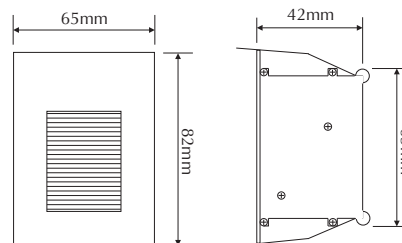

Order Code: **19961**

Product Code: **EV-113-A-WW**

Colour: **Warm White** 2700K