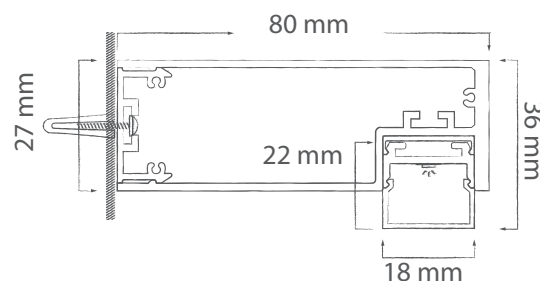

Compatible LED strips:

Flexi Strip 60	Flexi Strip 90	Flexi Strip 120	Flexi Strip 240	Flexi Strip RGB
○ W	○ W	○ W	○ W	●●● 30
○ NW	○ NW	○ NW	○ NW	●●● 60
○ WW	○ WW	○ WW	○ WW	●●● Digital
● R	● B			●●● AWB
● G				
● B				
● A