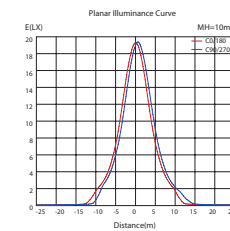

Specification Features

- Input Voltage: 240V AC
- Power (W): 25W
- IP rating (IP): IP20
- Lumens (lm): Warm White 3000K - 1800lm
White 5000K - 1950lm
- LED type: Epistar COB
- CCT: 3000K - 5000K
- CRI: ≥80
- Beam angle (°): 60°
- Dimmable: Yes**
- Lifespan (hrs): 50,000hrs
- Cutout (∅): ∅160-170mm

Diagrams / Additional

3000K

5000K

Polar intensity diagram

Cartesian intensity diagram

Beam diagram

Polar intensity diagram

Cartesian intensity diagram

Beam diagram