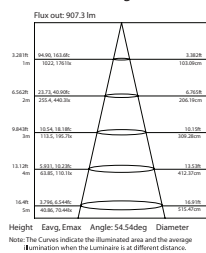

Specification Features

- Input Voltage: 240V AC
- Power (W): 25W
- IP rating (IP): IP20
- Lumens (lm): Warm White 3000K - 1800lm
White 5000K - 1950lm
- LED type: Epistar COB
- CCT: 3000K - 5000K
- CRI: ≥80
- Beam angle (°): 60°
- Dimmable: Yes**
- Lifespan (hrs): 50,000hrs
- Cutout (∅): ∅160-170mm

Diagrams / Additional

3000K

5000K

Polar intensity diagram

Cartesian intensity diagram

Beam diagram

Polar intensity diagram

Cartesian intensity diagram

Beam diagram