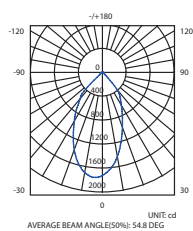

Specification Features

- Input Voltage: 240V AC
- Power (W): 25W
- IP rating (IP): IP20
- Lumens (lm): Warm White 3000K - 1800lm
White 5000K - 1950lm
- LED type: Epistar COB
- CCT: 3000K - 5000K
- CRI: ≥80
- Beam angle (°): 60°
- Dimmable: Yes**
- Lifespan (hrs): 50,000hrs
- Cutout (∅): ∅160-170mm

Diagrams / Additional

3000K

5000K

Polar intensity diagram

Cartesian intensity diagram

Beam diagram

Polar intensity diagram

Cartesian intensity diagram

Beam diagram