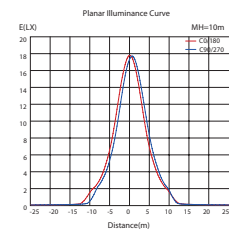

Specification Features

- Input Voltage: 240V AC
- Power (W): 25W
- IP rating (IP): IP20
- Lumens (lm): Warm White 3000K - 1800lm
White 5000K - 1950lm
- LED type: Epistar COB
- CCT: 3000K - 5000K
- CRI: ≥80
- Beam angle (°): 60°
- Dimmable: Yes**
- Lifespan (hrs): 50,000hrs
- Cutout (∅): ∅160-170mm

Diagrams / Additional

3000K

5000K

Polar intensity diagram

Cartesian intensity diagram

Beam diagram

Polar intensity diagram

Cartesian intensity diagram

Beam diagram