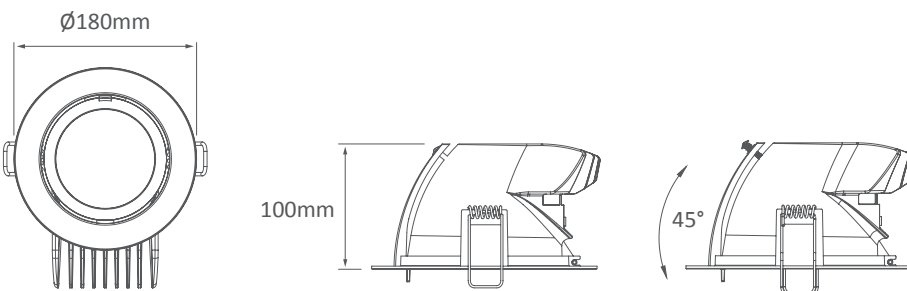

Diagrams / Additional