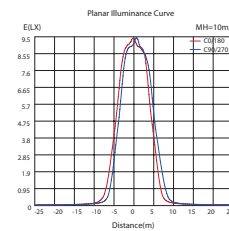

Specification Features

- Input Voltage: 240V AC
- Power (W): 13W
- IP rating (IP): IP20
- Lumens (lm): Warm White 3000K - 850lm
White 5000K - 950lm
- LED type: Epistar COB
- CCT: 3000K - 5000K
- CRI: ≥80
- Beam angle (°): 60°
- Dimmable: Yes**
- Lifespan (hrs): 50,000hrs
- Cutout (∅): ∅90mm

Diagrams / Additional

3000K

5000K

Polar intensity diagram

Cartesian intensity diagram

Beam diagram

Polar intensity diagram

Cartesian intensity diagram

Beam diagram