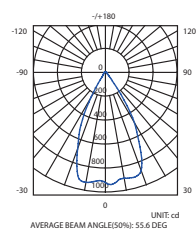

Specification Features

- Input Voltage: 240V AC
- Power (W): 13W
- IP rating (IP): IP20
- Lumens (lm): Warm White 3000K - 850lm
White 5000K - 950lm
- LED type: Epistar COB
- CCT: 3000K - 5000K
- CRI: ≥80
- Beam angle (°): 60°
- Dimmable: Yes**
- Lifespan (hrs): 50,000hrs
- Cutout (∅): ∅90mm

Diagrams / Additional

3000K

5000K

Polar intensity diagram

Cartesian intensity diagram

Beam diagram

Polar intensity diagram

Cartesian intensity diagram

Beam diagram