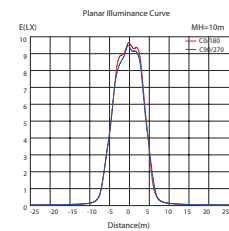

Specification Features

- Input Voltage: 240V AC
- Power (W): 13W
- IP rating (IP): IP20
- Lumens (lm): Warm White 3000K - 850lm
White 5000K - 950lm
- LED type: Epistar COB
- CCT: 3000K - 5000K
- CRI: ≥80
- Beam angle (°): 60°
- Dimmable: Yes**
- Lifespan (hrs): 50,000hrs
- Cutout (∅): ∅90mm

Diagrams / Additional

3000K

5000K

Polar intensity diagram

Cartesian intensity diagram

Beam diagram

Polar intensity diagram

Cartesian intensity diagram

Beam diagram