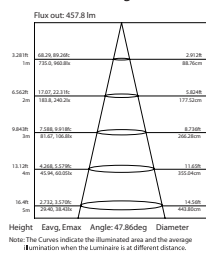

Specification Features

- Input Voltage: 240V AC
- Power (W): 13W
- IP rating (IP): IP20
- Lumens (lm): Warm White 3000K - 850lm
White 5000K - 950lm
- LED type: Epistar COB
- CCT: 3000K - 5000K
- CRI: ≥80
- Beam angle (°): 60°
- Dimmable: Yes**
- Lifespan (hrs): 50,000hrs
- Cutout (∅): ∅90mm

Diagrams / Additional

3000K

5000K

Polar intensity diagram

Cartesian intensity diagram

Beam diagram

Polar intensity diagram

Cartesian intensity diagram

Beam diagram