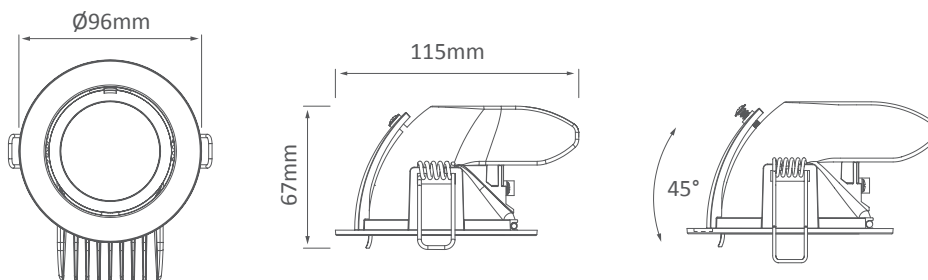

Diagrams / Additional