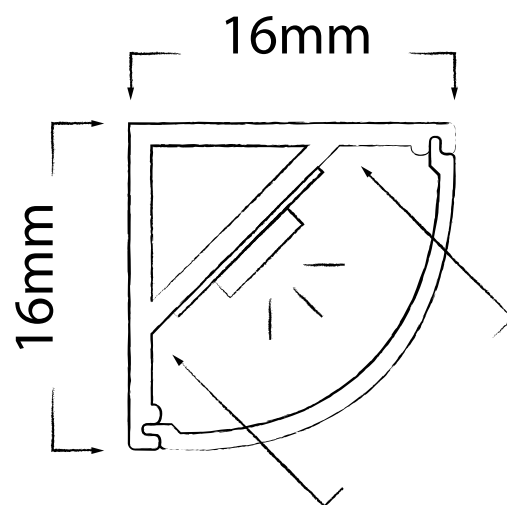

Compatible LED strips:

Flexi Strip 60		Flexi Strip 90		Flexi Strip 120		Flexi Strip RGB	
○	W	○	W	○	W	● ● ●	30
○	NW	○	NW	○	NW	● ● ●	60
○	WW	○	WW	○	WW	● ● ●	Digital
●	R	●	B			● ○ ●	AWB
●	G						
●	B						
●	A