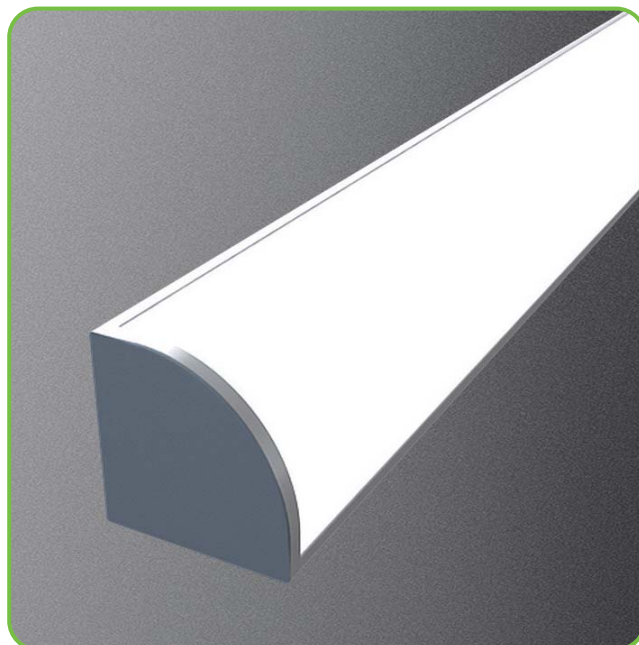

Q-Line Mini LED Profile

This LED profile is used for under cupboard applications where the light is mounted on a 45° angle to throw the light onto the working space. It's also a good profile for perimeter lighting in rooms where a minimalist look is required. Natural anodised aluminium finish, 6063 grade aluminium, hidden screw mounting, complete with a rounded PMMA matt opal diffuser. Maximum continuous length = 2.5mtrs.

Order code: 22026
Product code: EV-EXT209
Size: (W) 16mm x (H) 16mm (L) 2500mm maximum length (sold per mtr)

Order code: 22027
Product code: EV-EXT209-CAP
Description: Rounded end cap to suit EV-EXT209 LED profile.
Colour: Silver

Special: Special custom powder coated colours available upon request.