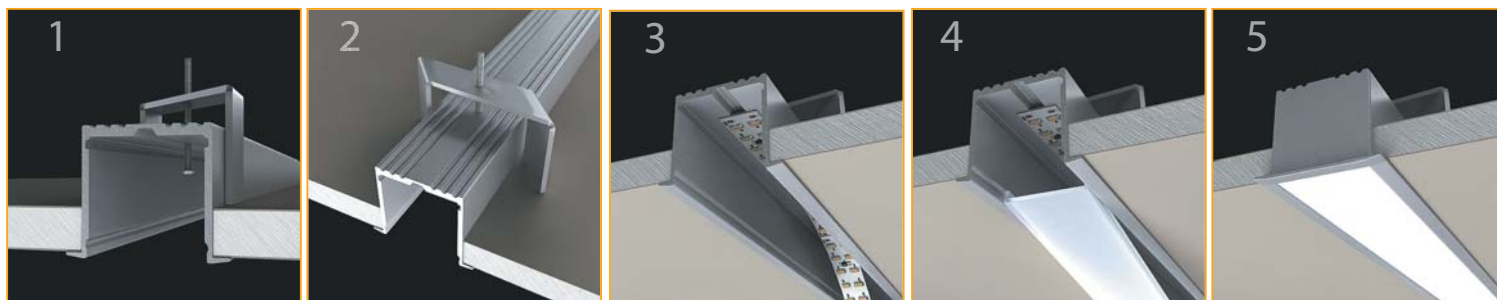

Installation Process:

Domus Lighting

29-31 Richland Street Kingsgrove NSW 2208

Phone: (02) 9554 9600 | Fax: (02) 9554 9433 | Email: sales@domuslighting.com