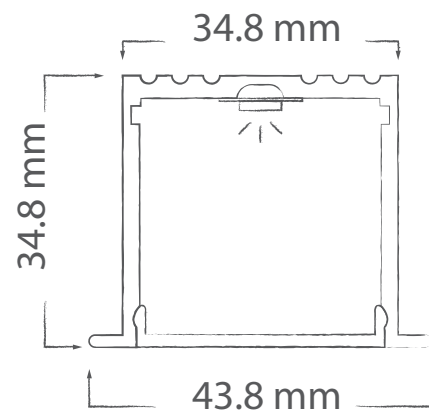

Compatible LED strips:

Flexi Strip 60	Flexi Strip 90	Flexi Strip 120	Flexi Strip 240	Flexi Strip RGB
○ W	○ W	○ W	○ W	●●● 30
○ NW	○ NW	○ NW	○ NW	●●● 60
○ WW	○ WW	○ WW	○ WW	●●● Digital
● R	● B			●●● AWB
● G				
● B				
● A