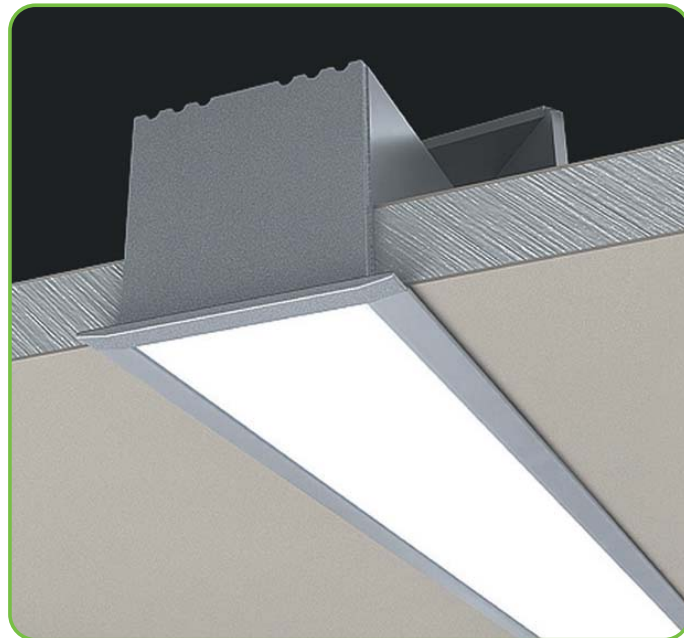

Omega 35 LED Profile

This LED profile is designed to be recessed into ceilings or walls. It is the perfect profile for an architectural seamless look. Natural anodised aluminium finish, 6063 grade aluminium, complete with a flat PMMA matt opal diffuser. Maximum continuous length = 2.5mtrs.

Order code: 22034
Product code: EV-EXT212
Size: (W) 43.8mm x (H) 34.8mm (L) 2500mm maximum length (sold per mtr)

Order code: 22035
Product code: EV-EXT212-CAP
Description: Flat end cap to suit EV-EXT212 LED profile.
Colour: Silver

Order code: 22036
Product code: EV-EXT212-MOUNTING
Description: Mounting saddle to suit EV-EXT212 recessed LED profile.
Colour: Natural anodised

Special: Special custom powder coated colours available upon request.