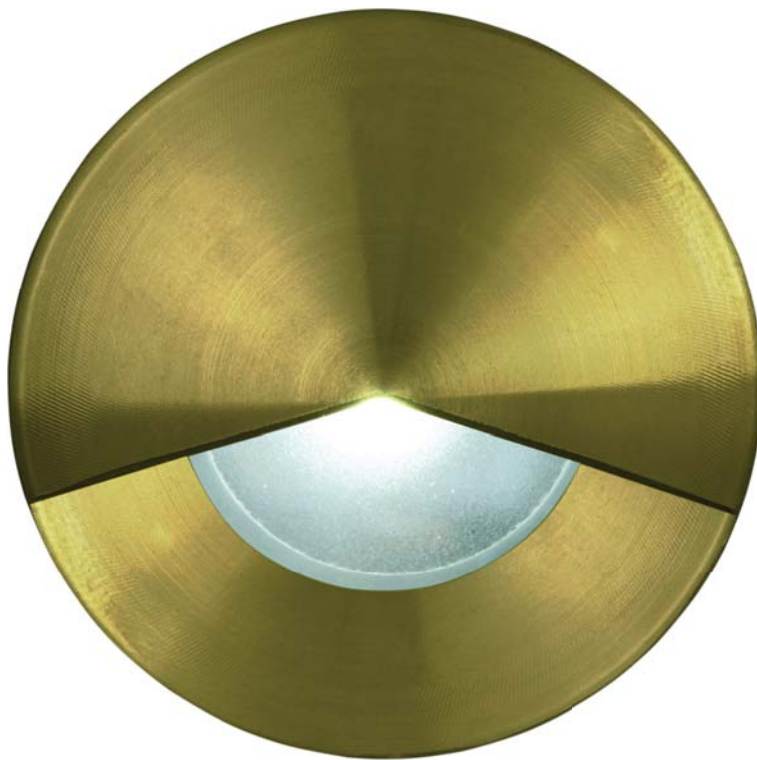

# EV-MINI-EYE-BRS-W

<b>Order Code:</b>	19495
<b>Product Code:</b>	EV-MINI-EYE-BRS-W
<b>Description:</b>	The MINI EYE is a unique and discrete recessed wall/path light for interior or exterior applications. This makes it a perfect luminaire for bringing the outside in.
<b>Data:</b>	The MINI EYE is made from solid brass cover, 6063 grade aluminium body, custom aluminium heat sink, 1 x 3W CREE LED, white 6000K, 160lm output, CRI 85%, frosted glass, diffused beam, constant current 700mA.
<b>Fitting Size:</b>	Ø40mm x (D) 63mm
<b>Additional:</b>	The above wall/path light requires a constant current 700mA LED driver

# EV-MINI-EYE-BRS-WWW

<b>Order Code:</b>	19494
<b>Product Code:</b>	EV-MINI-EYE-BRS-WWW
<b>Description:</b>	The MINI EYE is a unique and discrete recessed wall/path light for interior or exterior applications. This makes it a perfect luminaire for bringing the outside in.
<b>Data:</b>	The MINI EYE is made from solid brass cover, 6063 grade aluminium body, custom aluminium heat sink, 1 x 3W CREE LED, warm white 3000K, 120lm output, CRI 85%, frosted glass, diffused beam, constant current 700mA.
<b>Fitting Size:</b>	Ø40mm x (D) 63mm
<b>Additional:</b>	The above wall/path light requires a constant current 700mA LED driver