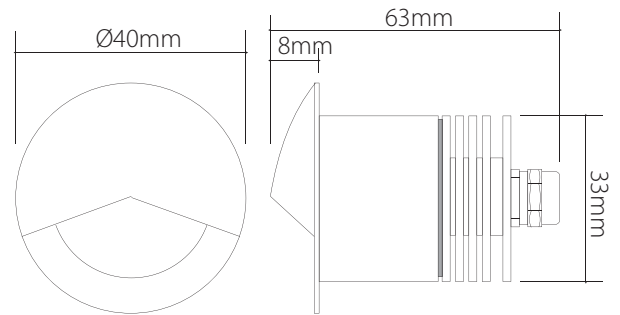

# EV-MINI-EYE-BRS-W

<b>Order Code:</b>	19495
<b>Product Code:</b>	EV-MINI-EYE-BRS-W
<b>Description:</b>	The MINI EYE is a unique and discrete recessed wall/path light for interior or exterior applications. This makes it a perfect luminaire for bringing the outside in.
<b>Data:</b>	The MINI EYE is made from solid brass cover, 6063 grade aluminium body, custom aluminium heat sink, 1 x 3W CREE LED, white 6000K, 160lm output, CRI 85%, frosted glass, diffused beam, constant current 700mA.
<b>Fitting Size:</b>	Ø40mm x (D) 63mm
<b>Additional:</b>	The above wall/path light requires a constant current 700mA LED driver

# EV-MINI-EYE-BRS-WWW

<b>Order Code:</b>	19494
<b>Product Code:</b>	EV-MINI-EYE-BRS-WWW
<b>Description:</b>	The MINI EYE is a unique and discrete recessed wall/path light for interior or exterior applications. This makes it a perfect luminaire for bringing the outside in.
<b>Data:</b>	The MINI EYE is made from solid brass cover, 6063 grade aluminium body, custom aluminium heat sink, 1 x 3W CREE LED, warm white 3000K, 120lm output, CRI 85%, frosted glass, diffused beam, constant current 700mA.
<b>Fitting Size:</b>	Ø40mm x (D) 63mm
<b>Additional:</b>	The above wall/path light requires a constant current 700mA LED driver