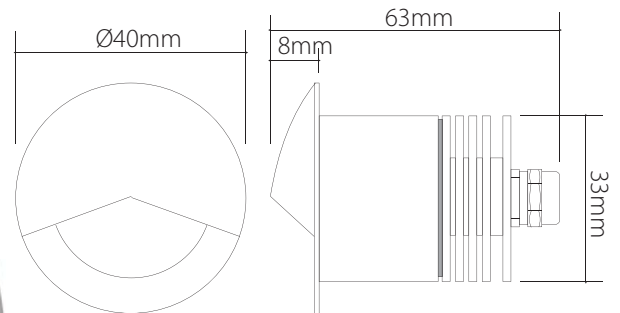

EV-MINI-EYE-W

Order Code:	19497
Product Code:	EV-MINI-EYE-W
Description:	The MINI EYE is a unique and discrete recessed wall/path light for interior or exterior applications. This makes it a perfect luminaire for bringing the outside in.
Data:	The MINI EYE is made from 6063 grade aluminium, natural anodised finish, custom aluminium heat sink, 1 x 3W CREE LED, white 6000K, 160lm output, CRI 85%, frosted glass, diffused beam, constant current 700mA.
Fitting Size:	Ø40mm x (D) 63mm
Additional:	The above wall/path light requires a constant current 700mA LED driver

EV-MINI-EYE-WWW

Order Code:	19496
Product Code:	EV-MINI-EYE-WWW
Description:	The MINI EYE is a unique and discrete recessed wall/path light for interior or exterior applications. This makes it a perfect luminaire for bringing the outside in.
Data:	The MINI EYE is made from 6063 grade aluminium, natural anodised finish, custom aluminium heat sink, 1 x 3W CREE LED, warm white 3000K, 120lm output, CRI 85%, frosted glass, diffused beam, constant current 700mA.
Fitting Size:	Ø40mm x (D) 63mm
Additional:	The above wall/path light requires a constant current 700mA LED driver