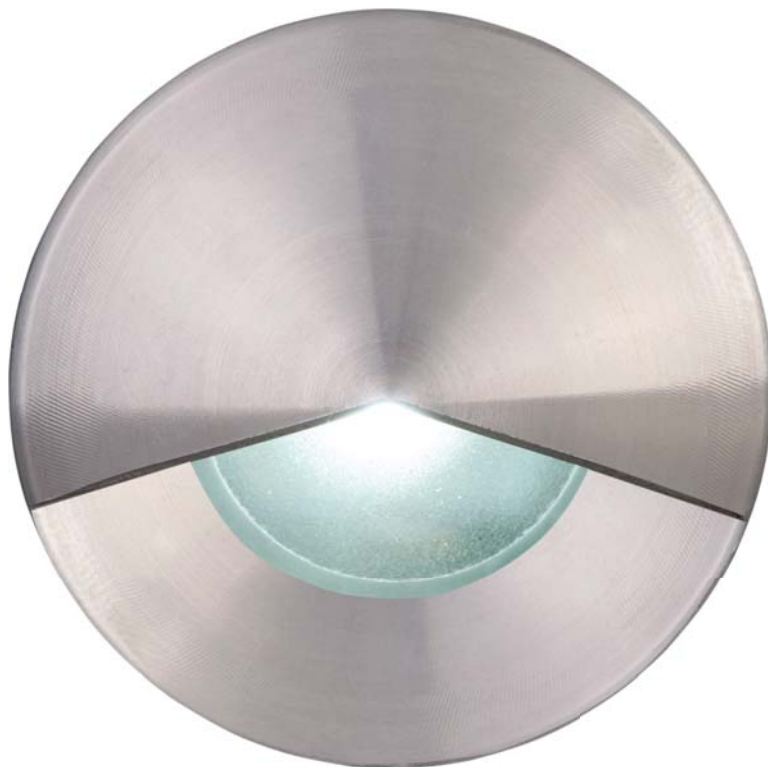

EV-MINI-EYE-W

Order Code:	19497
Product Code:	EV-MINI-EYE-W
Description:	The MINI EYE is a unique and discrete recessed wall/path light for interior or exterior applications. This makes it a perfect luminaire for bringing the outside in.
Data:	The MINI EYE is made from 6063 grade aluminium, natural anodised finish, custom aluminium heat sink, 1 x 3W CREE LED, white 6000K, 160lm output, CRI 85%, frosted glass, diffused beam, constant current 700mA.
Fitting Size:	Ø40mm x (D) 63mm
Additional:	The above wall/path light requires a constant current 700mA LED driver

EV-MINI-EYE-WWW

Order Code:	19496
Product Code:	EV-MINI-EYE-WWW
Description:	The MINI EYE is a unique and discrete recessed wall/path light for interior or exterior applications. This makes it a perfect luminaire for bringing the outside in.
Data:	The MINI EYE is made from 6063 grade aluminium, natural anodised finish, custom aluminium heat sink, 1 x 3W CREE LED, warm white 3000K, 120lm output, CRI 85%, frosted glass, diffused beam, constant current 700mA.
Fitting Size:	Ø40mm x (D) 63mm
Additional:	The above wall/path light requires a constant current 700mA LED driver