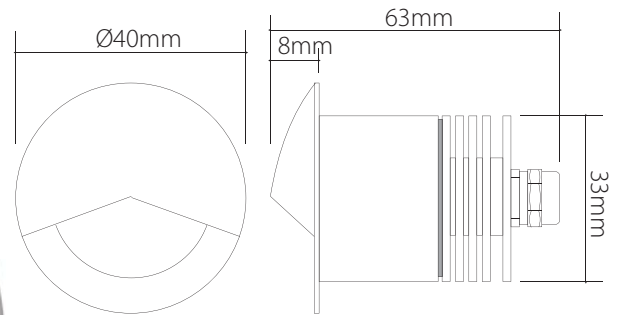

EV-MINI-EYE-W

Order Code:	19497
Product Code:	EV-MINI-EYE-W
Description:	The MINI EYE is a unique and discrete recessed wall/path light for interior or exterior applications. This makes it a perfect luminaire for bringing the outside in.
Data:	The MINI EYE is made from 6063 grade aluminium, natural anodised finish, custom aluminium heat sink, 1 x 3W CREE LED, white 6000K, 160lm output, CRI 85%, frosted glass, diffused beam, constant current 700mA.
Fitting Size:	Ø40mm x (D) 63mm
Additional:	The above wall/path light requires a constant current 700mA LED driver

EV-MINI-EYE-WWW

Order Code:	19496
Product Code:	EV-MINI-EYE-WWW
Description:	The MINI EYE is a unique and discrete recessed wall/path light for interior or exterior applications. This makes it a perfect luminaire for bringing the outside in.
Data:	The MINI EYE is made from 6063 grade aluminium, natural anodised finish, custom aluminium heat sink, 1 x 3W CREE LED, warm white 3000K, 120lm output, CRI 85%, frosted glass, diffused beam, constant current 700mA.
Fitting Size:	Ø40mm x (D) 63mm
Additional:	The above wall/path light requires a constant current 700mA LED driver