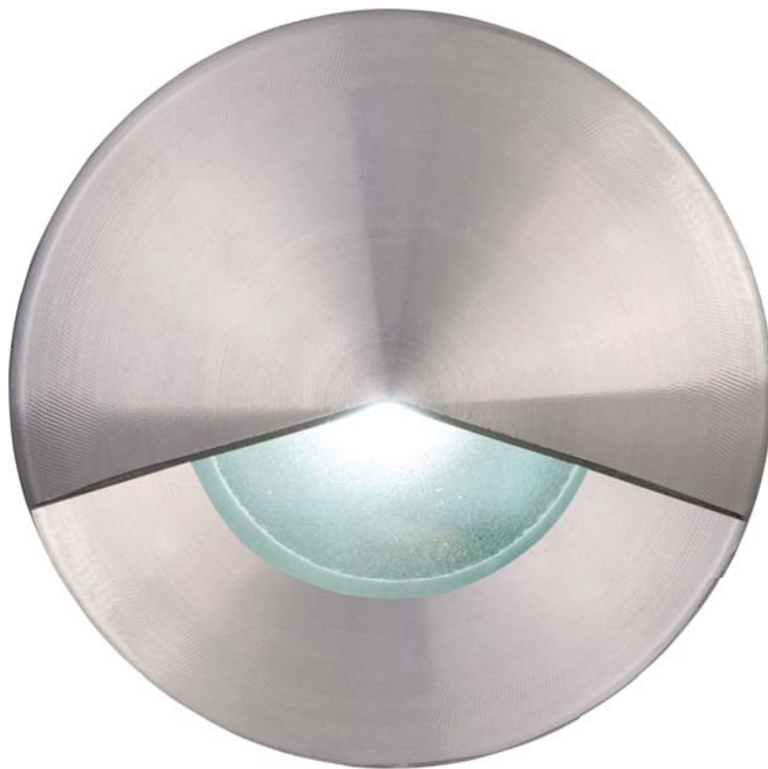

EV-MINI-EYE-W

Order Code:	19497
Product Code:	EV-MINI-EYE-W
Description:	The MINI EYE is a unique and discrete recessed wall/path light for interior or exterior applications. This makes it a perfect luminaire for bringing the outside in.
Data:	The MINI EYE is made from 6063 grade aluminium, natural anodised finish, custom aluminium heat sink, 1 x 3W CREE LED, white 6000K, 160lm output, CRI 85%, frosted glass, diffused beam, constant current 700mA.
Fitting Size:	Ø40mm x (D) 63mm
Additional:	The above wall/path light requires a constant current 700mA LED driver

EV-MINI-EYE-WWW

Order Code:	19496
Product Code:	EV-MINI-EYE-WWW
Description:	The MINI EYE is a unique and discrete recessed wall/path light for interior or exterior applications. This makes it a perfect luminaire for bringing the outside in.
Data:	The MINI EYE is made from 6063 grade aluminium, natural anodised finish, custom aluminium heat sink, 1 x 3W CREE LED, warm white 3000K, 120lm output, CRI 85%, frosted glass, diffused beam, constant current 700mA.
Fitting Size:	Ø40mm x (D) 63mm
Additional:	The above wall/path light requires a constant current 700mA LED driver