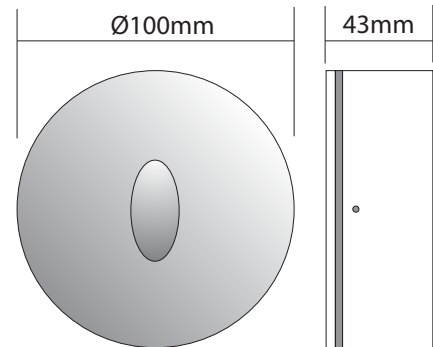

EV-ME-SM-R-W

Order Code:	19979
Product Code:	EV-ME-SM-R-W
Description:	A surface mounted round wall or step light for interior or exterior applications. Simple yet clean in design yet fully functional.
Data:	Die cast aluminium body, special metalware treatment (Chromate), custom silver colour polyester powder coated finish, 1 x 3W Cree LED lamps, white colour 6000K, 180lm output, CRI 85%, 25° down beam angle, built-in LED driver (BID). IP65 rating, timber/Gyprock install or polycarbonate housing for concrete, 240VAC input voltage.
Fitting Size:	(Ø) 100mm x (D) 43mm
Additional:	The above wall light is non dimmable.

EV-ME-SM-R-WW

Order Code:	19978
Product Code:	EV-ME-SM-R-WW
Description:	A surface mounted round wall or step light for interior or exterior applications. Simple yet clean in design yet fully functional.
Data:	Die cast aluminium body, special metalware treatment (Chromate), custom silver colour polyester powder coated finish, 1 x 3W Cree LED lamps, warm white colour 3000K, 120lm output, CRI 85%, 25° down beam angle, built-in LED driver (BID). IP65 rating, timber/Gyprock install or polycarbonate housing for concrete, 240VAC input voltage.
Fitting Size:	(Ø) 100mm x (D) 43mm
Additional:	The above wall light is non dimmable.