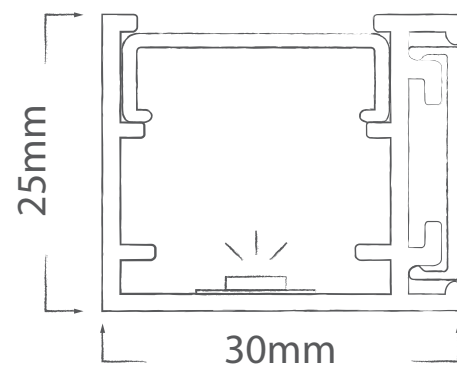

Compatible LED strips:

Flexi Strip 60	Flexi Strip 90	Flexi Strip 120	Flexi Strip 240	Flexi Strip RGB
○ W	○ W	○ W	○ W	●●● 30
○ NW	○ NW	○ NW	○ NW	●●● 60
○ WW	○ WW	○ WW	○ WW	●●● Digital
● R	● B			●●● AWB
● G				
● B				
● A