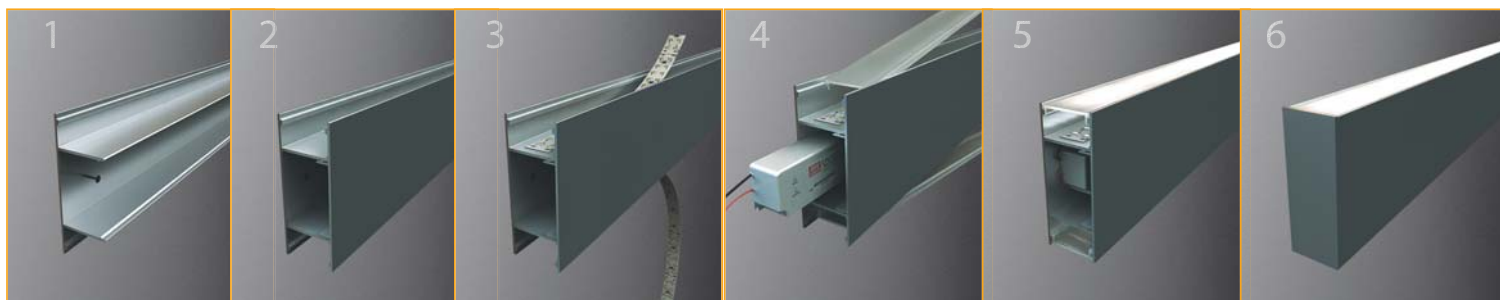

Installation Process:

Domus Lighting

29-31 Richland Street Kingsgrove NSW 2208

Phone: (02) 9554 9600 | Fax: (02) 9554 9433 | Email: sales@domuslighting.com