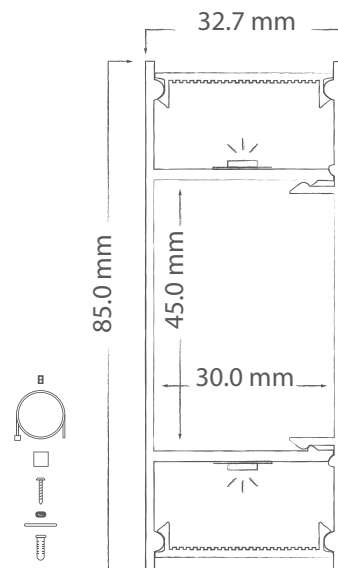

Compatible LED strips:

Flexi Strip 60	Flexi Strip 90	Flexi Strip 120	Flexi Strip 240	Flexi Strip RGB
○ W	○ W	○ W	○ W	●●● 30
○ NW	○ NW	○ NW	○ NW	●●● 60
○ WW	○ WW	○ WW	○ WW	●●● Digital
● R	● B			●●● AWB
● G				
● B				
● A