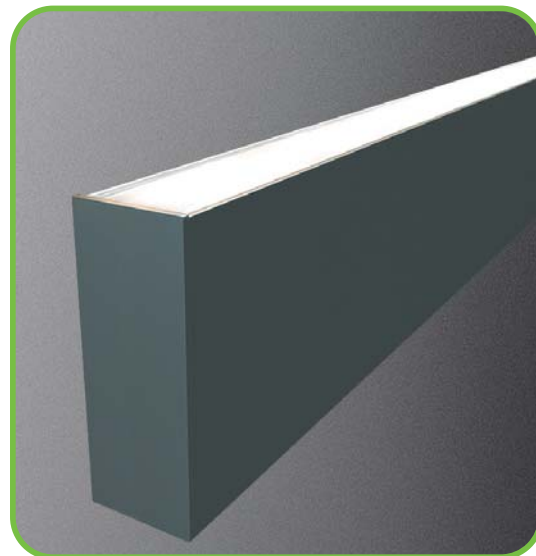

# Luma-Line 2 LED Profile

This LED profile is an architectural style wall light with an up and down wall washing. The configurations in the LED effects are endless. This profile can also be used with wire suspensions to also create a nice effect. Natural anodised aluminium finish, 6063 grade aluminium, complete with a flat shape PMMA matt opal diffuser. Maximum continuous length = 2.5mtrs

Order code: 22022  
Product code: EV-EXT207  
Size: (W) 32.7mm x (H) 85mm (L) 2500mm maximum length (sold per mtr)

Order code: 22023  
Product code: EV-EXT207-CAP  
Description: Rectangular end cap to suit EV-EXT207 LED profile.  
Colour: Silver

Order code: 22041  
Product code: EV-EXT-SUSPENSION  
Description: Stainless steel wire suspension (2mtr) to suit above LED profile.

Special: Special custom powder coated colours available upon request.