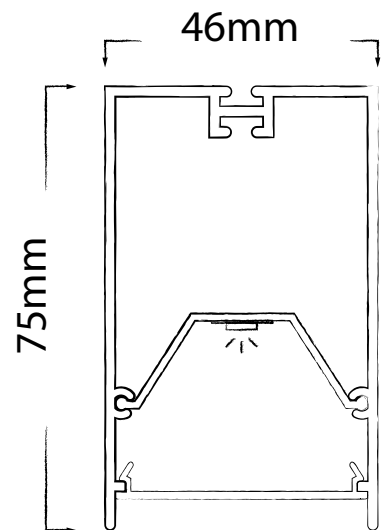

Line 46 LED Profile

This LED profile can be used for many applications. Applications include ceiling mounted and also as a wire suspended pendant for over desk or bench top applications. With its built in reflector for optimal output and the step back diffuser makes this a must for any architectural application. Natural anodised aluminium finish, 6063 grade aluminium, internal reflector, complete with a flat step back shape PMMA matt opal diffuser. Maximum continuous length = 2.5mtrs.

Order code: 22039
Product code: EV-EXT214
Size: (W) 46mm x (H) 75mm (L) 2500mm maximum length (sold per mtr)

Order code: 22040
Product code: EV-EXT214-CAP
Description: Rectangular end cap to suit EV-EXT214 LED profile.
Colour: Silver

Order code: 22041
Product code: EV-EXT-SUSPENSION
Description: Stainless steel wire suspension (2mtr) to suit above LED profile.

Special: Special custom powder coated colours available upon request.

Compatible LED strips: