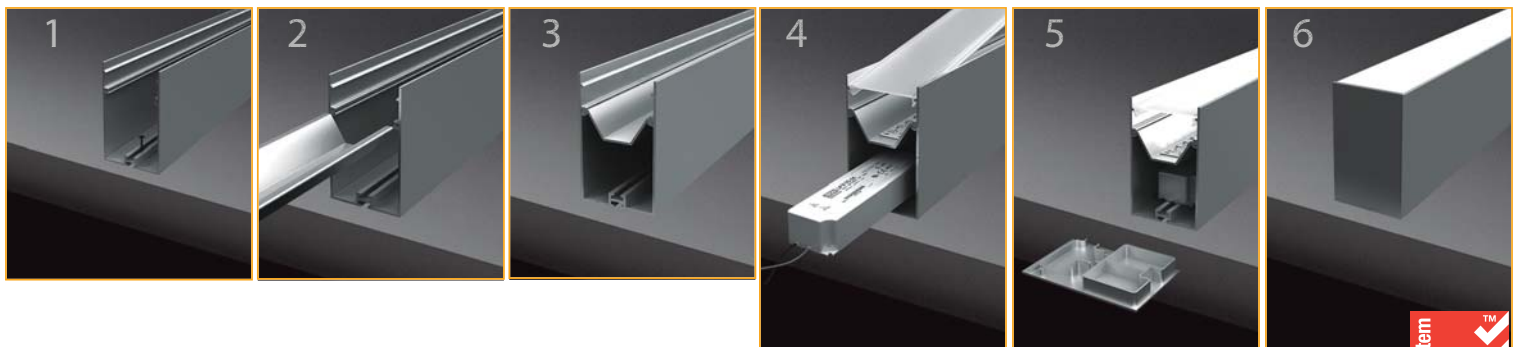

Installation Process:

Domus Lighting

29-31 Richland Street Kingsgrove NSW 2208

Phone: (02) 9554 9600 | Fax: (02) 9554 9433 | Email: sales@domuslighting.com