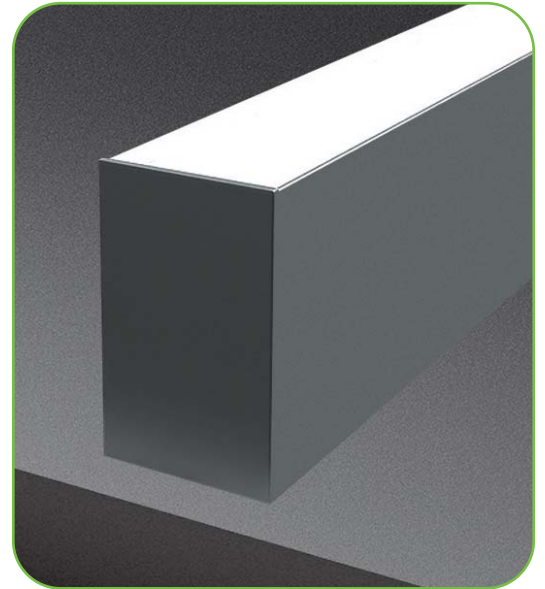

Line 46 LED Profile

This LED profile can be used for many applications. Applications include ceiling mounted and also as a wire suspended pendant for over desk or bench top applications. With its built in reflector for optimal output and the step back diffuser makes this a must for any architectural application. Natural anodised aluminium finish, 6063 grade aluminium, internal reflector, complete with a flat step back shape PMMA matt opal diffuser. Maximum continuous length = 2.5mtrs.

Order code: 22039
Product code: EV-EXT214
Size: (W) 46mm x (H) 75mm (L) 2500mm maximum length (sold per mtr)

Order code: 22040
Product code: EV-EXT214-CAP
Description: Rectangular end cap to suit EV-EXT214 LED profile.
Colour: Silver

Order code: 22041
Product code: EV-EXT-SUSPENSION
Description: Stainless steel wire suspension (2mtr) to suit above LED profile.

Special: Special custom powder coated colours available upon request.

Compatible LED strips: