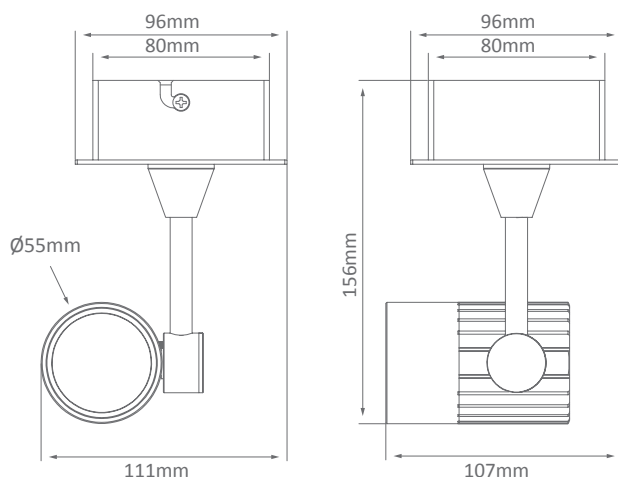

Diagrams / Additional

Product code: EV-JET-1-W-WW
Order code: 20646
Colour: Satin White - Warm White 3000K

Product code: EV-JET-1-W-W
Order code: 20647
Colour: Satin White - White 5000K

Product code: EV-JET-1-S-WW
Order code: 20648
Colour: Silver - Warm White 3000K

Product code: EV-JET-1-S-W
Order code: 20649
Colour: Silver - White 5000K