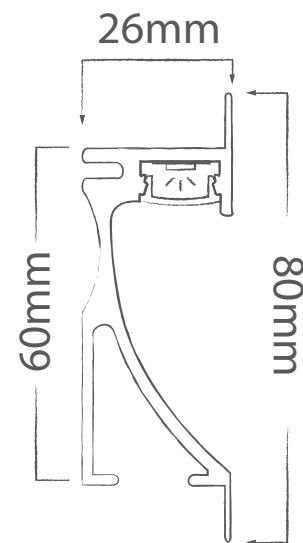

Compatible LED strips:

Flexi Strip 60		Flexi Strip 90		Flexi Strip 120		Flexi Strip RGB	
○	W	○	W	○	W	● ● ●	30
○	NW	○	NW	○	NW	● ● ●	60
○	WW	○	WW	○	WW	● ● ●	Digital
●	R	●	B			● ● ●	AWB
●	G					○ ● ●	
●	B						
●	A