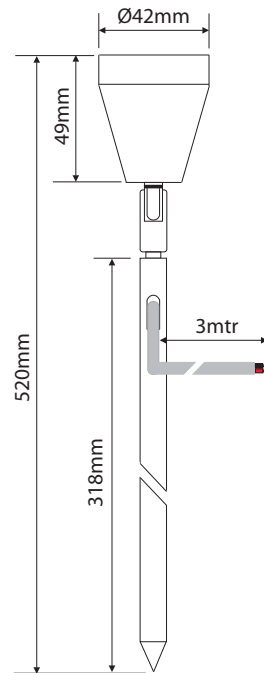

EVEMIT-WW-S

Order Code: 21434

Product Code: **EVEMIT-WW-S**

Colour: Warm White 3200K

Description: A smart, fashionable and contemporary spike light. The EMIT has many applications including garden and pathway lighting. The EMIT is made from high quality 316 stainless steel and together with the high power LED lamp you can be assured of many years of low power and maintenance free garden lighting.

Data: The EMIT garden spike is made from imported 316 stainless steel, tempered glass, spot effect, 12° beam angle, 1 x 1W Cree LED, Warm White 3200K colour LED, IP65 rated, 12/24V DC, 3mtrs rubberised cable, rated at 50,000 hrs.

Size:

Overall height:	520mm (head and spike)
Head length :	49mm
Front face diameter:	42mm

Requires: Constant Voltage 12-24V DC LED driver located in the power supply section of the catalogue.

316 stainless steel	Warm White 3200K	12° beam angle	12/24V DC input	1W output	Cree LED	IP65 rated	Parallel wiring	50,000 hrs rated

Domus Lighting

29-31 Richland Street Kingsgrove NSW 2208

Phone: (02) 9554 9600 | Fax: (02) 9554 9433 | Email: sales@domuslighting.com