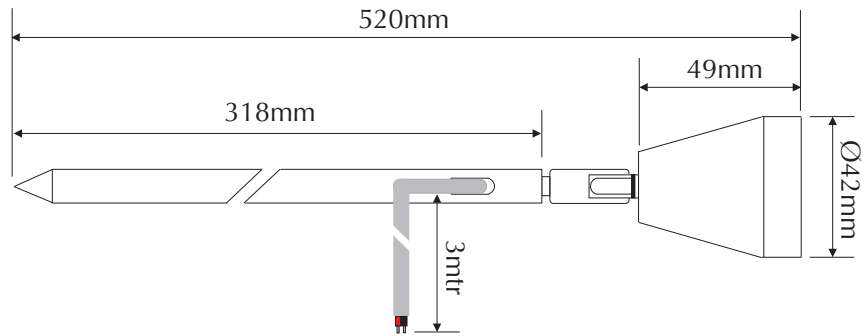

EVEMIT-WW-F

Order Code: **21441**

Product Code: **EVEMIT-WW-F**

Colour: **Warm White** 3200K

Description: A smart, fashionable and contemporary spike light. The EMIT has many applications including garden and pathway lighting. The EMIT is made from high quality 316 stainless steel and together with the high power LED lamp you can be assured of many years of low power and maintenance free garden lighting.

Data: The EMIT garden spike is made from imported 316 stainless steel, tempered glass, spot effect, 45° beam angle, 1 x 1W Cree LED, Warm White 3200K colour LED, IP65 rated, 12/24V DC, 3mtrs rubberised cable, rated at 50,000 hrs.

Size: Overall height: 520mm (head and spike)
Head length : 49mm
Front face diameter: 42mm

Requires: Constant Voltage 12-24V DC LED driver located in the power supply section of the catalogue.

316 stainless steel

Warm White 3200K

45° beam angle

12/24V DC input

1W output

Cree LED

IP65 rated

Parallel wiring

50,000 hrs rated