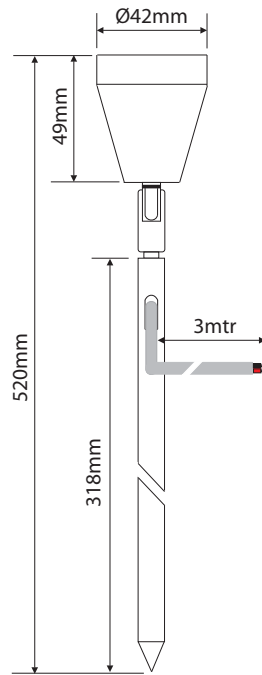

EVEMIT-W-S

Order Code: 21433

Product Code: **EVEMIT-W-S**

Colour: White ☐ 6400K

Description: A smart, fashionable and contemporary spike light. The EMIT has many applications including garden and pathway lighting. The EMIT is made from high quality 316 stainless steel and together with the high power LED lamp you can be assured of many years of low power and maintenance free garden lighting.

Data: The EMIT garden spike is made from imported 316 stainless steel, tempered glass, spot effect, 12° beam angle, 1 x 1W Cree LED, White 6400K colour LED, IP65 rated, 12/24V DC, 3mtrs rubberised cable, rated at 50,000 hrs.

Size: Overall height: 520mm (head and spike)
Head length: 49mm
Front face diameter: 42mm

Requires: Constant Voltage 12-24V DC LED driver located in the power supply section of the catalogue.

316 stainless steel	White colour 6400K	12° beam angle	12/24V DC input	1W output	Cree LED	IP65 rated	Parallel wiring	50,000 hrs rated

Domus Lighting

29-31 Richland Street Kingsgrove NSW 2208

Phone: (02) 9554 9600 | Fax: (02) 9554 9433 | Email: sales@domuslighting.com