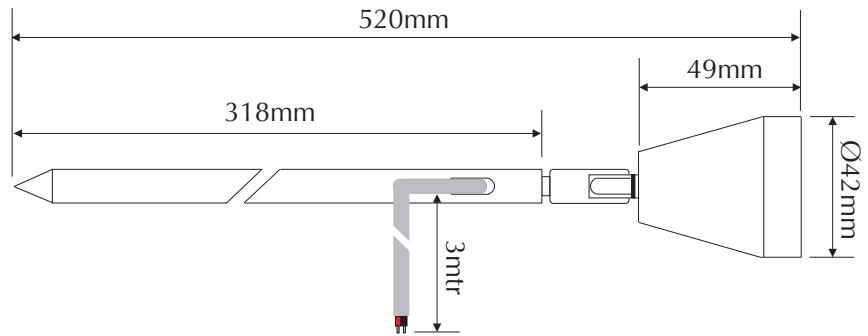

Order Code: **21440**

Product Code: **EVEMIT-W-F**

Colour: **White** ☐ 6400K

Description: A smart, fashionable and contemporary spike light. The EMIT has many applications including garden and pathway lighting. The EMIT is made from high quality 316 stainless steel and together with the high power LED lamp you can be assured of many years of low power and maintenance free garden lighting.

Data: The EMIT garden spike is made from imported 316 stainless steel, tempered glass, spot effect, 45° beam angle, 1 x 1W Cree LED, White 6400K colour LED, IP65 rated, 12/24V DC, 3mtrs rubberised cable, rated at 50,000 hrs.

Size:

Overall height:	520mm (head and spike)
Head length:	49mm
Front face diameter:	42mm

Requires: Constant Voltage 12-24V DC LED driver located in the power supply section of the catalogue.

316 stainless steel

White colour 6400K

45° beam angle

12/24V DC input

1W output

Cree LED

IP65 rated

Parallel wiring

50,000 hrs rated

Domus Lighting

29-31 Richland Street Kingsgrove NSW 2208

Phone: (02) 9554 9600 | Fax: (02) 9554 9433 | Email: sales@domuslighting.com